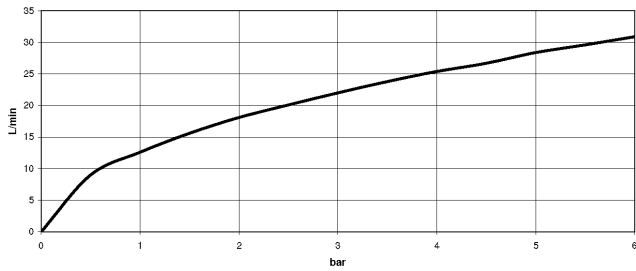

Required miscellaneous

Concealed single-lever mixer - 35 020 970 90
 •min. recess depth 80 mm
 •max. recess depth 105 mm

Recommended miscellaneous

xGRID Attachment set for integrating in the dry wall construction - 12 340 970 90

36 120 660 Product version up to 2/20/2020

mm [inches]

Flow rate chart

Codes & Standards

DIN 4109

EN 817

ISO 3822

Scottish Water
Byelaws