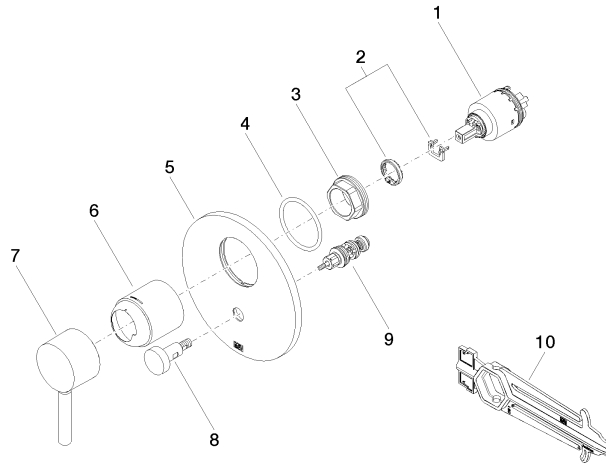

Required miscellaneous

Concealed single-lever mixer - 35 020 970 90
 •min. recess depth 80 mm
 •max. recess depth 105 mm

Recommended miscellaneous

xGRID Attachment set for integrating in the dry wall construction - 12 340 970 90

36 120 660 Product version up to 2/20/2020

mm [inches]

Flow rate chart

Codes & Standards

DIN 4109

EN 817

ISO 3822

Scottish Water
Byelaws

UK Water Supply
Regulations

Ü-Zeichen

Concealed single-lever mixer with diverter - Chrome

SERIES SPECIFIC

36 120 660 Product version up to 2/20/2020

Certificates and sustainability

DVGW_DW-
6512DN0

LGA_19

WRAS_2207

EPD-DOR-20230287
-IBA1-EN
Environmental.prod
uct-declarat

Spare parts list

No.	Item Number	Name	Quantity used	Delivery time
6	09 11 02 260-00	Cover Ø 50 x 58 mm - Chrome	1.00	20
2	04 28 10 149 00 90	Single-lever mixer cartridge -	1.00	14
5	09 11 02 261-00	Rosette for bath Ø 150 x 9 mm - Chrome	1.00	-
Spare part can no longer be ordered, please order the replacement item				
7	90 20 66 004 00-00	Handle for bath deck mounting Lever 52 x 35 x 117 mm - Chrome	1.00	20
9	90 21 34 081 00 90	Diverter 98 x 64 x 64 mm -	1.00	14
1	90 15 05 038 00 90	Single-lever mixer cartridge -	1.00	-
Spare part can no longer be ordered, please order the replacement item				
9015050390090 Cartridge blue Ø 40 x 75 mm -				
8	90 31 09 139 00-00	Pull rod for diverter with button Ø 26 x 47,3 mm - Chrome	1.00	20
10	90 30 09 064 00 90	Spanner for cartridge nut -	1.00	14
4	09 14 10 084 90	O-Ring EPDM 70 48 x 3,5 mm -	1.00	14
3	09 24 04 448 90	Mounting Nut Ø 42 x 17 mm -	1.00	14