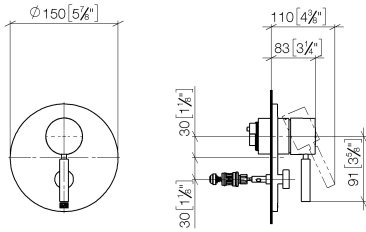

Required miscellaneous

xGRID Installation track 555 mm - 12 360 970 90

Required miscellaneous

Concealed single-lever mixer with backflow preventor - 35 021 970 90
 •min. recess depth 80 mm
 •max. recess depth 105 mm

Required miscellaneous

Concealed single-lever mixer - 35 020 970 90
 •min. recess depth 80 mm
 •max. recess depth 105 mm

Recommended miscellaneous

xGRID Attachment set for integrating in the dry wall construction - 12 340 970 90

36 120 660 Product version up to 2/20/2020

mm [inches]

Flow rate chart

Codes & Standards

DIN 4109

EN 817

ISO 3822

Scottish Water
Byelaws

WRAS_2207

EPD-DOR-20230287
-IBA1-EN
Environmental.prod
uct-declarat

Spare parts list

No.	Item Number	Name	Quantity used	Delivery time
6	09 11 02 260-00	Cover Ø 50 x 58 mm - Chrome	1.00	20
2	04 28 10 149 00 90	Single-lever mixer cartridge -	1.00	14
5	09 11 02 261-00	Rosette for bath Ø 150 x 9 mm - Chrome	1.00	-
Spare part can no longer be ordered, please order the replacement item				
7	90 20 66 004 00-00	Handle for bath deck mounting Lever 52 x 35 x 117 mm - Chrome	1.00	20
9	90 21 34 081 00 90	Diverter 98 x 64 x 64 mm -	1.00	14
1	90 15 05 038 00 90	Single-lever mixer cartridge -	1.00	-
Spare part can no longer be ordered, please order the replacement item				
9015050390090 Cartridge blue Ø 40 x 75 mm -				
8	90 31 09 139 00-00	Pull rod for diverter with button Ø 26 x 47,3 mm - Chrome	1.00	20
10	90 30 09 064 00 90	Spanner for cartridge nut -	1.00	14
4	09 14 10 084 90	O-Ring EPDM 70 48 x 3,5 mm -	1.00	14
3	09 24 04 448 90	Mounting Nut Ø 42 x 17 mm -	1.00	14