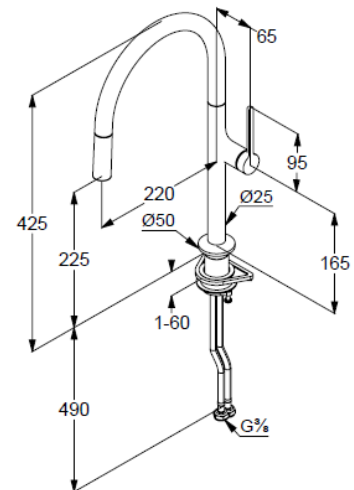

## Technische Daten/ Technical Data

KLUDI-REEF  
kitchen faucet  
DN 15

Ref.: 508516675

Finishes:  
66 deep matt black

Product description  
Manufacturer KLUDI GmbH & Co. KG  
Typ: KLUDI-REEF  
kitchen faucet  
Ref.: 508516675

kitchen faucet  
single lever mixer  
extractable hand spray  
automatic diverter: jet/aerator  
1-hole mounted  
solid lever, metal  
lateral actuation  
protected against back flow  
ceramic cartridge  
flow rate at 3 bar 6,5 l/min.  
swivel spout (360°)  
flexible hoses G3/8 DVGW approved  
shank-fixing  
extractable hoses 250mm

### Produktabbildung/ Product picture

### Maßzeichnung/ Dimensional drawing