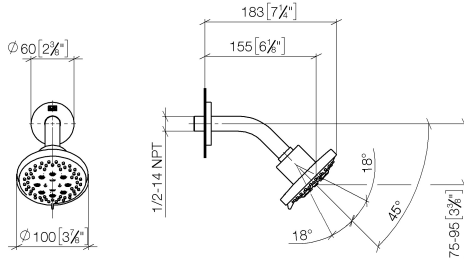

28 505 979 Product version from 3/9/2015

- spray head Ø 100mm
- Three or five settings: COMPACT RAIN, COMPACT SOFT FLOW, COMPACT AQUAPRESSURE FLOW, max. flow rate 7.6 l/min (at 3 bar)
- Function from: 5.5 l/min
- with anti-scale system

Technical data:

- 155-mm projection
- ball-joint pivotable through 18° (in any direction)
- rosette Ø 60 mm
- 1/2" connection

Notes:

	Matte Black	28 505 979-33
	Chrome	28 505 979-00
	Brushed Platinum	28 505 979-06
	Platinum	28 505 979-08
	Dark Chrome	28 505 979-19
	Light Gold (PVD)	28 505 979-26
	Brushed Light Gold (PVD)	28 505 979-27
	Brushed Durabrass (23kt Gold)	28 505 979-28
	Brushed Gold (PVD)	28 505 979-37
	Brushed Dark Brass (PVD)	28 505 979-39
	Brushed Bronze (PVD)	28 505 979-42
	Brushed Dark Bronze (PVD)	28 505 979-43
	Brushed Champagne (22kt Gold)	28 505 979-46
	Champagne (22kt Gold)	28 505 979-47
	Brushed Chrome	28 505 979-93
	Brushed Dark Platinum	28 505 979-99

Recommended miscellaneous

- Concealed wall elbow -** 35 085 970 90
- min. recess depth 90 mm
 - max. recess depth 163 mm

28 505 979 Product version from 3/9/2015

mm [inches]

Flow rate chart

Codes & Standards

Certificates and sustainability

LGA_28

WRAS_2201

Spare parts list

No.	Item Number	Name	Quantity used	Delivery time
6	90 12 05 055 00-33	Spray Overhead shower Ø 135 x 65 mm - Matte Black	1.00	40
4	90 14 20 002 00 90	Washer 18,5 x 12,0 x 2,0 mm -	1.00	14
5	09 11 01 191-33	Cover for overhead shower - Matte Black	1.00	40
1	09 27 22 045-33	Rosette Ø 60 x Ø 22 x 9 mm - Matte Black	1.00	40
3	09 11 03 011-33	Connection 140 x 65 x 21 mm - Matte Black	1.00	40
2	90 14 10 026 00 90	O-Ring 20,5 x 3,5 mm -	1.00	14