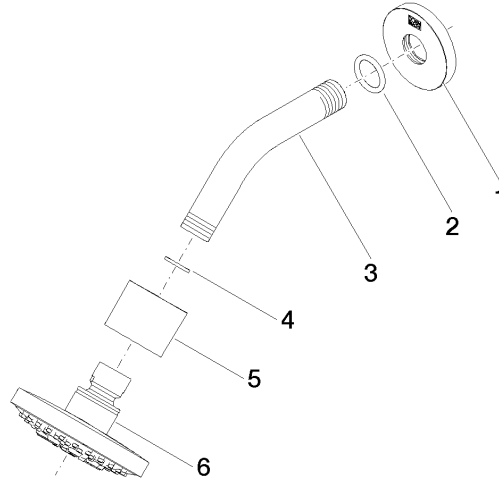

Technical data:

- 155-mm projection
- ball-joint pivotable through 18° (in any direction)
- rosette Ø 60 mm
- 1/2" connection

Notes:

	Matte Black	28 505 979-33
	Chrome	28 505 979-00
	Brushed Platinum	28 505 979-06
	Platinum	28 505 979-08
	Dark Chrome	28 505 979-19
	Light Gold (PVD)	28 505 979-26
	Brushed Light Gold (PVD)	28 505 979-27
	Brushed Durabrass (23kt Gold)	28 505 979-28
	Brushed Gold (PVD)	28 505 979-37
	Brushed Dark Brass (PVD)	28 505 979-39
	Brushed Bronze (PVD)	28 505 979-42
	Brushed Dark Bronze (PVD)	28 505 979-43
	Brushed Champagne (22kt Gold)	28 505 979-46
	Champagne (22kt Gold)	28 505 979-47
	Brushed Chrome	28 505 979-93
	Brushed Dark Platinum	28 505 979-99

Recommended miscellaneous

- Concealed wall elbow -** 35 085 970 90
- min. recess depth 90 mm
 - max. recess depth 163 mm

28 505 979 Product version from 3/9/2015

mm [inches]

Flow rate chart

Codes & Standards

DIN 4109

ISO 3822

Scottish Water
Byelaws

UK Water Supply
Regulations

Ü-Zeichen

Shower head - Matte Black

SERIES SPECIFIC

28 505 979 Product version from 3/9/2015

Certificates and sustainability

LGA_28

WRAS_2201

Spare parts list

No.	Item Number	Name	Quantity used	Delivery time
6	90 12 05 055 00-33	Spray Overhead shower Ø 135 x 65 mm - Matte Black	1.00	40
4	90 14 20 002 00 90	Washer 18,5 x 12,0 x 2,0 mm -	1.00	14
5	09 11 01 191-33	Cover for overhead shower - Matte Black	1.00	40
1	09 27 22 045-33	Rosette Ø 60 x Ø 22 x 9 mm - Matte Black	1.00	40
3	09 11 03 011-33	Connection 140 x 65 x 21 mm - Matte Black	1.00	40
2	90 14 10 026 00 90	O-Ring 20,5 x 3,5 mm -	1.00	14