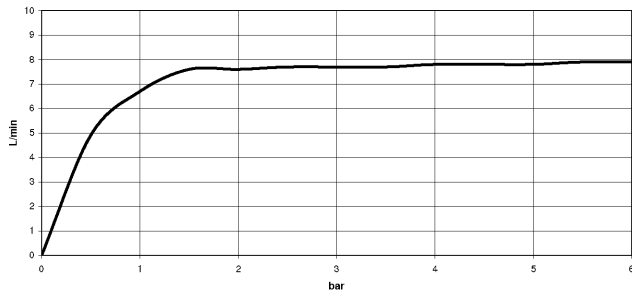

28 505 979 Product version from 3/9/2015

- spray head Ø 100mm
- Three or five settings: COMPACT RAIN, COMPACT SOFT FLOW, COMPACT AQUAPRESSURE FLOW, max. flow rate 7.6 l/min (at 3 bar)
- Function from: 5.5 l/min
- with anti-scale system

Technical data:

- 155-mm projection
- ball-joint pivotable through 18° (in any direction)
- rosette Ø 60 mm
- 1/2" connection

Notes:

	Matte Black	28 505 979-33
	Chrome	28 505 979-00
	Brushed Platinum	28 505 979-06
	Platinum	28 505 979-08
	Dark Chrome	28 505 979-19
	Light Gold (PVD)	28 505 979-26
	Brushed Light Gold (PVD)	28 505 979-27
	Brushed Durabrass (23kt Gold)	28 505 979-28
	Brushed Gold (PVD)	28 505 979-37
	Brushed Dark Brass (PVD)	28 505 979-39
	Brushed Bronze (PVD)	28 505 979-42
	Brushed Dark Bronze (PVD)	28 505 979-43
	Brushed Champagne (22kt Gold)	28 505 979-46
	Champagne (22kt Gold)	28 505 979-47
	Brushed Chrome	28 505 979-93
	Brushed Dark Platinum	28 505 979-99

Recommended miscellaneous

- Concealed wall elbow -** 35 085 970 90
- min. recess depth 90 mm
 - max. recess depth 163 mm

28 505 979 Product version from 3/9/2015

mm [inches]

Flow rate chart

Codes & Standards