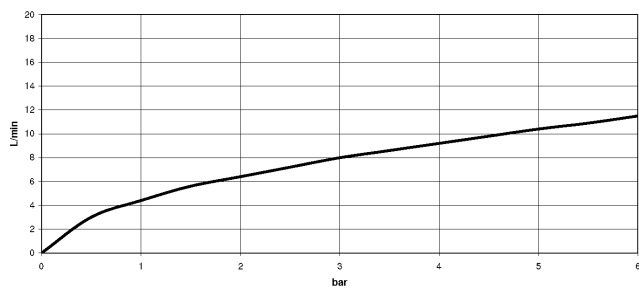

Flow rate chart

Codes & Standards

DIN 4109

EN 1717

ISO 3822

Ü-Zeichen