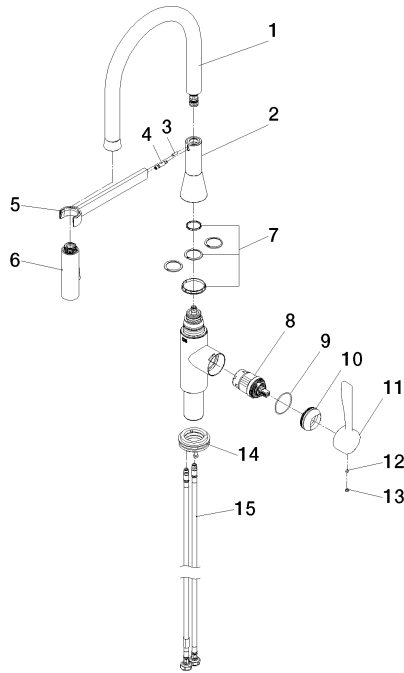

33 865 895 Product version from 5/20/2021

Certificates and sustainability

Belgaqua_21-027-2 LGA_29

EPD-DOR-20230287 Belgaqua_25-340-2
-IBA1-EN
Environmental.prod
uct-declarat

Spare parts list

No.	Item Number	Name	Quantity used	Delivery time
1	90 30 02 100 00-99	Tube for flexible spout Complete set Ø 40 x 495 mm - Brushed Dark Platinum	1.00	40
3	09 31 11 040 90	Straight pin Ø 6 x12 mm -	1.00	14
7	12 821 970 90	Swivel limitation set -	1.00	14
13	90 31 20 087 00-99	Plug with O-ring Ø 7 x 2,1 mm - Brushed Dark Platinum	1.00	40
6	04 12 11 150 00 90	Rinsing spray 42 x 108 x 38 mm -	1.00	14
2	90 17 97 063 00-99	base	1.00	40
14	04 30 11 040 00 90	Mounting for sink unit deck mounting with spacer M34 x 1 -	1.00	14
8	90 15 05 064 05 90	Single-lever mixer cartridge with adapter plate Sleeve nut Ø 35 mm x 58,6 mm -	1.00	-
Spare part can no longer be ordered, please order the replacement item				
	9015050460590	Single-lever mixer cartridge insert 45° with fastening nut and adapter key , torque wrench Ø 35 mm x 58,6 mm -		
10	09 28 30 030-99	Cover Ø 42 x 17 mm - Brushed Dark Platinum	1.00	40
4	09 31 11 209 90	Mounting Threaded pin with shaft Ø 6 x 28 mm -	1.00	14
5	90 17 20 045 00-99	Holder Spray arm 150 x 225 x 90 mm - Brushed Dark Platinum	1.00	40
11	09 20 89 020-99	Handle Lever 142 x 44,50 x 23 mm - Brushed Dark Platinum	1.00	40
15	04 30 04 101 00 90	High pressure hose M8x1 x 3/8" x 600 mm -	2.00	14
12	90 31 11 063 00 90	Mounting Threaded pin with hexagon socket with cup point M5 x 4 mm -	1.00	14
9	09 14 10 190 90	O-Ring EPDM 70 38,0 x 1,5 mm -	1.00	14