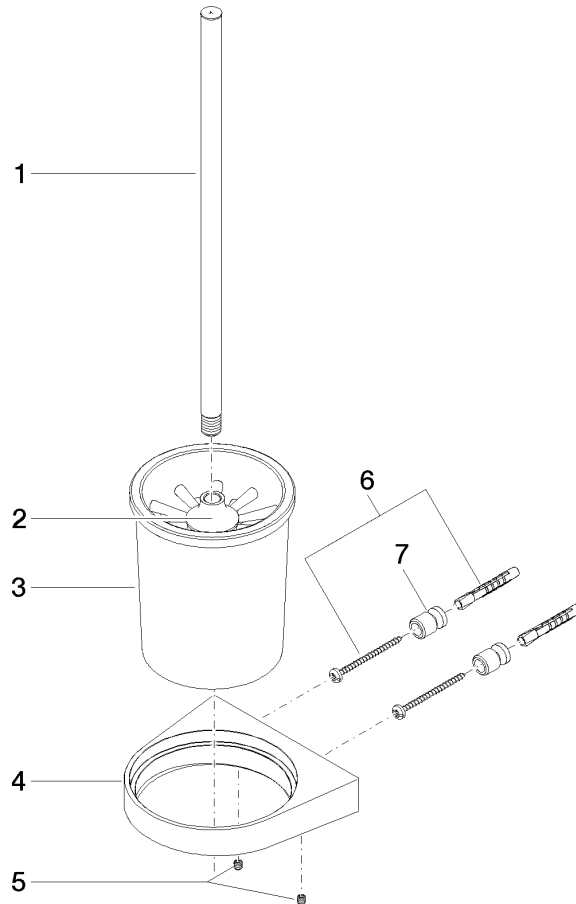

Toilet brush set , wall model - Brushed Dark Platinum

SERIES SPECIFIC

83 900 970 Product version from 7/1/2023

- crystal glass
- brush, matte black
- width 126mm
- height 415 mm
- 120mm projection

	Brushed Dark Platinum	83 900 970-99
	Chrome	83 900 970-00
	Brushed Platinum	83 900 970-06
	Dark Chrome	83 900 970-19
	Light Gold (PVD)	83 900 970-26
	Brushed Light Gold (PVD)	83 900 970-27
	Brushed Durabronze (23kt Gold)	83 900 970-28
	Matte Black	83 900 970-33
	Brushed Gold (PVD)	83 900 970-37
	Brushed Dark Brass (PVD)	83 900 970-39
	Brushed Bronze (PVD)	83 900 970-42
	Brushed Dark Bronze (PVD)	83 900 970-43
	Brushed Champagne (22kt Gold)	83 900 970-46
	Champagne (22kt Gold)	83 900 970-47
	Brushed Chrome	83 900 970-93

Recommended miscellaneous

Brush matte black -

90 18 50 601
00 90

Recommended miscellaneous

**Brush handle - Brushed Dark
Platinum**

90 20 97 507
00-99

83 900 970 Product version from 7/1/2023

mm [inches]

Spare parts list

No.	Item Number	Name	Quantity used	Delivery time
3	90 90 04 008 00 82	Glass matte -	1.00	14
4	08 17 97 506-99	Holder 126 x 26 x 120 mm - Brushed Dark Platinum	1.00	40
7	08 17 20 726 90	Holder Wall mounting Ø 13,5 x 20 mm -	2.00	14
6	05 17 20 726 02 90	Attachment set -	1.00	14
5	90 31 11 030 00 90	Mounting Threaded pin with hexagon socket with cup point M5 x 5 mm -	2.00	14
1	90 20 97 507 00-99	Brush handle - Brushed Dark Platinum	1.00	40
2	90 18 50 601 00 90	Brush matte black -	1.00	14