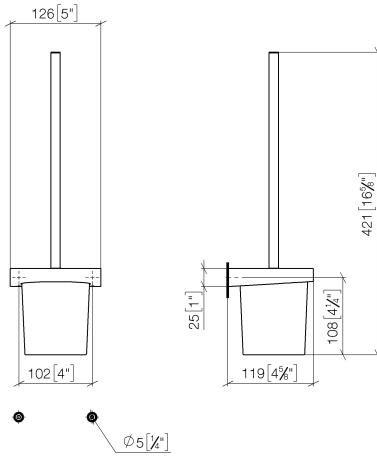

Toilet brush set , wall model - Brushed Dark Platinum

SERIES SPECIFIC

83 900 970 Product version from 7/1/2023

- crystal glass
- brush, matte black
- width 126mm
- height 415 mm
- 120mm projection

	Brushed Dark Platinum	83 900 970-99
	Chrome	83 900 970-00
	Brushed Platinum	83 900 970-06
	Dark Chrome	83 900 970-19
	Light Gold (PVD)	83 900 970-26
	Brushed Light Gold (PVD)	83 900 970-27
	Brushed Durabronze (23kt Gold)	83 900 970-28
	Matte Black	83 900 970-33
	Brushed Gold (PVD)	83 900 970-37
	Brushed Dark Brass (PVD)	83 900 970-39
	Brushed Bronze (PVD)	83 900 970-42
	Brushed Dark Bronze (PVD)	83 900 970-43
	Brushed Champagne (22kt Gold)	83 900 970-46
	Champagne (22kt Gold)	83 900 970-47
	Brushed Chrome	83 900 970-93

Spare parts list

No.	Item Number	Name	Quantity used	Delivery time
3	90 90 04 008 00 82	Glass matte -	1.00	14
4	08 17 97 506-99	Holder 126 x 26 x 120 mm - Brushed Dark Platinum	1.00	40
7	08 17 20 726 90	Holder Wall mounting Ø 13,5 x 20 mm -	2.00	14
6	05 17 20 726 02 90	Attachment set -	1.00	14
5	90 31 11 030 00 90	Mounting Threaded pin with hexagon socket with cup point M5 x 5 mm -	2.00	14
1	90 20 97 507 00-99	Brush handle - Brushed Dark Platinum	1.00	40
2	90 18 50 601 00 90	Brush matte black -	1.00	14