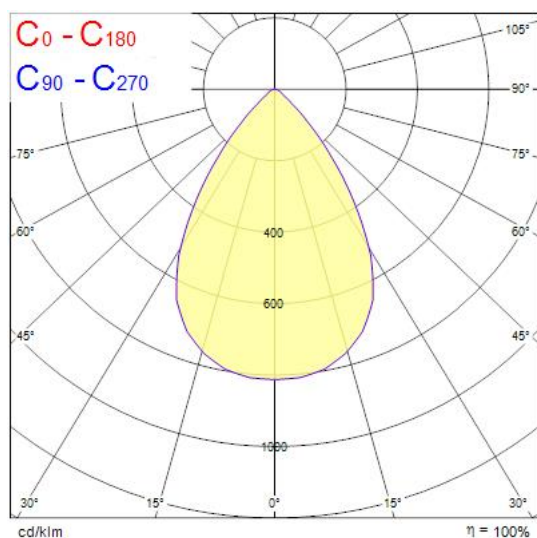

Concord

Solstice 150 1300lm 940 SSC GB
2070236

IP rating	IP40/20
IK rating	IK02
Product EAN number	5025768702367
Warranty	5 years

Photometry