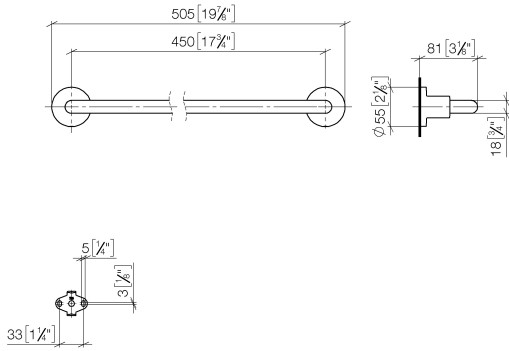

83 045 892 Product version from 4/1/2024

- gauge 450 mm
- width 505mm
- height 55 mm
- rosette Ø 55 mm
- 81mm projection

Fits TARA

	Matte Black	83 045 892-33
	Chrome	83 045 892-00
	Brushed Platinum	83 045 892-06
	Platinum	83 045 892-08
	Dark Chrome	83 045 892-19
	Brushed Durabronze (23kt Gold)	83 045 892-28
	Brushed Gold (PVD)	83 045 892-37
	Brushed Dark Brass (PVD)	83 045 892-39
	Brushed Bronze (PVD)	83 045 892-42
	Brushed Dark Bronze (PVD)	83 045 892-43
	Brushed Champagne (22kt Gold)	83 045 892-46
	Champagne (22kt Gold)	83 045 892-47
	Brushed Chrome	83 045 892-93
	Brushed Dark Platinum	83 045 892-99

83 045 892 Product version from 4/1/2024

mm [inches]

83 045 892 Product version from 4/1/2024

Parts for other finishes can be found here: [Chrome](#)

### Spare parts list

No.	Item Number	Name	Quantity used	Delivery time
6	05 17 20 739 00 90	Attachment set 150 x 65 x 10 mm -	2.00	14
2	08 17 89 505-33	Holder universal 60 x 100 x 60 mm - Matte Black	2.00	40
5	09 30 30 071 90	Mounting Hexagonal bolt with thread as far as head M10 x 20 mm -	2.00	14
4	09 30 11 046 90	Washer Ø 10,5 -	2.00	14
3	04 31 11 113 00 90	Mounting Threaded pin M5 x 12 mm -	2.00	14
1	05 28 22 588 00-33	Holder for towel rail 468 x 40 x 18 mm - Matte Black	1.00	40