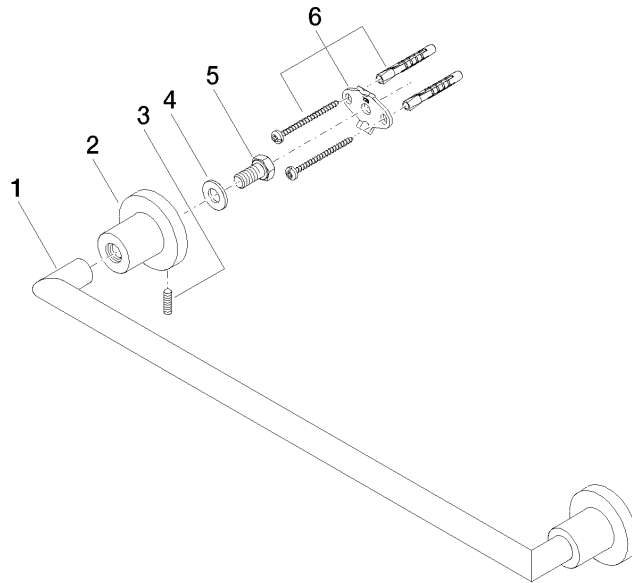

83 045 892 Product version from 4/1/2024

- gauge 450 mm
- width 505mm
- height 55 mm
- rosette Ø 55 mm
- 81mm projection

Fits TARA

	Matte Black	83 045 892-33
	Chrome	83 045 892-00
	Brushed Platinum	83 045 892-06
	Platinum	83 045 892-08
	Dark Chrome	83 045 892-19
	Brushed Durabronze (23kt Gold)	83 045 892-28
	Brushed Gold (PVD)	83 045 892-37
	Brushed Dark Brass (PVD)	83 045 892-39
	Brushed Bronze (PVD)	83 045 892-42
	Brushed Dark Bronze (PVD)	83 045 892-43
	Brushed Champagne (22kt Gold)	83 045 892-46
	Champagne (22kt Gold)	83 045 892-47
	Brushed Chrome	83 045 892-93
	Brushed Dark Platinum	83 045 892-99

83 045 892 Product version from 4/1/2024

mm [inches]

83 045 892 Product version from 4/1/2024

Parts for other finishes can be found here: [Chrome](#)

### Spare parts list

No.	Item Number	Name	Quantity used	Delivery time
6	05 17 20 739 00 90	Attachment set 150 x 65 x 10 mm -	2.00	14
2	08 17 89 505-33	Holder universal 60 x 100 x 60 mm - Matte Black	2.00	40
5	09 30 30 071 90	Mounting Hexagonal bolt with thread as far as head M10 x 20 mm -	2.00	14
4	09 30 11 046 90	Washer Ø 10,5 -	2.00	14
3	04 31 11 113 00 90	Mounting Threaded pin M5 x 12 mm -	2.00	14
1	05 28 22 588 00-33	Holder for towel rail 468 x 40 x 18 mm - Matte Black	1.00	40