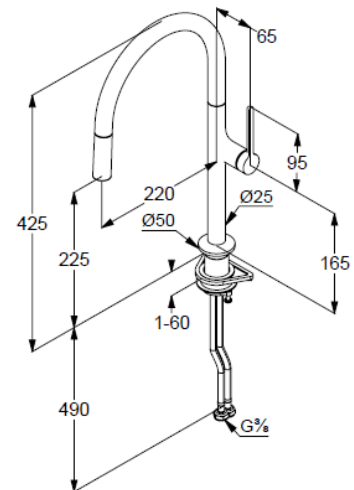

Technische Daten/ Technical Data

KLUDI-REEF
kitchen faucet
DN 15

Ref.: 50851N275

Finishes:
N2 Brushed Gunmetal PVD

Product description
Manufacturer KLUDI GmbH & Co. KG
Typ: KLUDI-REEF
kitchen faucet
Ref.: 50851N275

kitchen faucet
single lever mixer
extractable hand spray
automatic diverter: jet/aerator
1-hole mounted
solid lever, metal
lateral actuation
protected against back flow
ceramic cartridge
flow rate at 3 bar 6,5 l/min.
swivel spout (360°)
flexible hoses G3/8 DVGW approved
shank-fixing
extractable hoses 250mm

Produktabbildung/ Product picture

Maßzeichnung/ Dimensional drawing

Durchfluss/ Flow rate