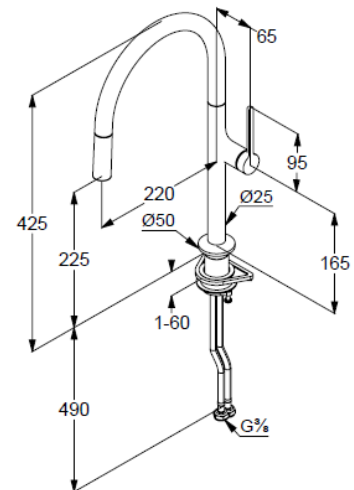

Technische Daten/ Technical Data

KLUDI-REEF
kitchen faucet
DN 15

Ref.: 50851N575

Finishes:
N5 Stainless Brushed Nickel PVD

Product description
Manufacturer KLUDI GmbH & Co. KG
Typ: KLUDI-REEF
kitchen faucet
Ref.: 50851N575

kitchen faucet
single lever mixer
extractable hand spray
automatic diverter: jet/aerator
1-hole mounted
solid lever, metal
lateral actuation
protected against back flow
ceramic cartridge
flow rate at 3 bar 6,5 l/min.
swivel spout (360°)
flexible hoses G3/8 DVGW approved
shank-fixing
extractable hoses 250mm

Produktabbildung/ Product picture

Maßzeichnung/ Dimensional drawing

Durchfluss/ Flow rate