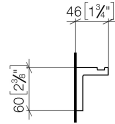

83 251 980 Product version from 4/1/2025

- width 20mm
- height 60 mm
- 45mm projection

	Brushed Dark Platinum	83 251 980-99
	Chrome	83 251 980-00
	Brushed Platinum	83 251 980-06
	Platinum	83 251 980-08
	Dark Chrome	83 251 980-19
	Brushed Light Gold (PVD)	83 251 980-27
	Brushed Durabronze (23kt Gold)	83 251 980-28
	Matte Black	83 251 980-33
	Brushed Champagne (22kt Gold)	83 251 980-46
	Champagne (22kt Gold)	83 251 980-47

83 251 980 Product version from 4/1/2025

mm [inches]

83 251 980 Product version from 4/1/2025

Parts for other finishes can be found here: [Chrome](#)

### Spare parts list

No.	Item Number	Name	Quantity used	Delivery time
1	05 17 20 716 00 90	Attachment set 5 x 60 x 5 mm -	1.00	14
2	04 31 11 114 00 90	Mounting Threaded pin M5 x 20 mm -	1.00	14
3	08 18 60 526-99	Hooks 20 x 45 x 60 mm - Brushed Dark Platinum	1.00	40