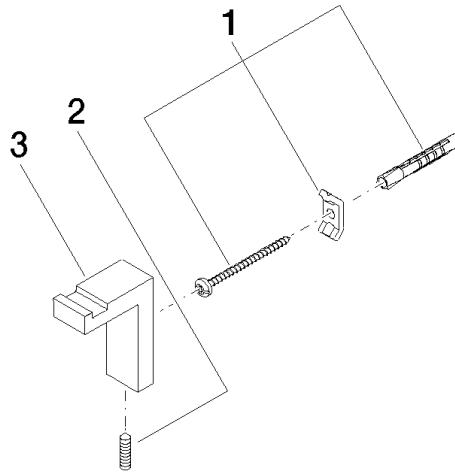

83 251 980 Product version from 4/1/2025

- width 20mm
- height 60 mm
- 45mm projection

	Brushed Dark Platinum	83 251 980-99
	Chrome	83 251 980-00
	Brushed Platinum	83 251 980-06
	Platinum	83 251 980-08
	Dark Chrome	83 251 980-19
	Brushed Light Gold (PVD)	83 251 980-27
	Brushed Durabronze (23kt Gold)	83 251 980-28
	Matte Black	83 251 980-33
	Brushed Champagne (22kt Gold)	83 251 980-46
	Champagne (22kt Gold)	83 251 980-47

83 251 980 Product version from 4/1/2025

mm [inches]

83 251 980 Product version from 4/1/2025

Parts for other finishes can be found here: [Chrome](#)

### Spare parts list

No.	Item Number	Name	Quantity used	Delivery time
1	05 17 20 716 00 90	Attachment set 5 x 60 x 5 mm -	1.00	14
2	04 31 11 114 00 90	Mounting Threaded pin M5 x 20 mm -	1.00	14
3	08 18 60 526-99	Hooks 20 x 45 x 60 mm - Brushed Dark Platinum	1.00	40