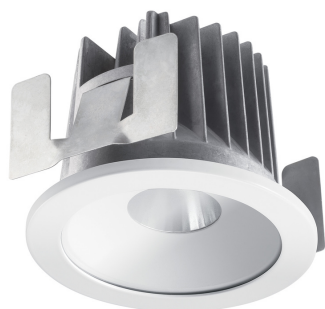

Concord

MYRIAD DECO IP65 FLOOD 3000K PHDM WHITE WBEZ 2058872

Features

- MYRD IP FL 3K PHDM WHT WBEZ

Product Overview

Product name	MYRIAD DECO IP65 FLOOD 3000K PHDM WHITE WBEZ
Technology	LED
Cap/Base	N/A
Housing	Aluminium
Mount	Ceiling recessed mounting
Environment	Interior
E-number FI	4277683
Fixture luminous flux (lm)	988
Luminaire efficacy (lm/W)	99
LOR (%)	100
Colour temperature (K)	3000
Light colour	Warm White
CRI (Ra)	90
Colour Variation Initial (SDCM)	3
Photobiological Risk Group	RG1
Total power consumption (W)	10
Electrical protection	Class II
Control gear type	Electronic ballast
Housing colour	White
IP rating	IP65/20

Concord

MYRIAD DECO IP65 FLOOD 3000K PHDM WHITE WBEZ 2058872

IK rating

IK02

Product EAN number

5025768588725

Warranty

5 years