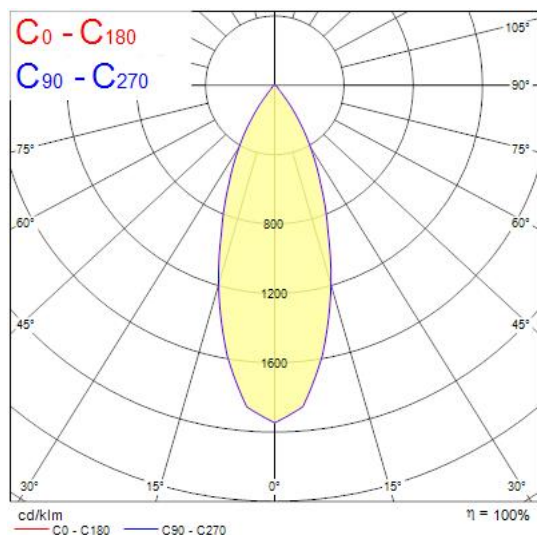

Concord

MYRIAD DECO IP65 FLOOD 3000K PHDM WHITE WBEZ 2058872

Features

- MYRD IP FL 3K PHDM WHT WBEZ

Product Overview

Product name	MYRIAD DECO IP65 FLOOD 3000K PHDM WHITE WBEZ
Technology	LED
Cap/Base	N/A
Housing	Aluminium
Mount	Ceiling recessed mounting
Environment	Interior
E-number FI	4277683
Fixture luminous flux (lm)	988
Luminaire efficacy (lm/W)	99
LOR (%)	100
Colour temperature (K)	3000
Light colour	Warm White
CRI (Ra)	90
Colour Variation Initial (SDCM)	3
Photobiological Risk Group	RG1
Total power consumption (W)	10
Electrical protection	Class II
Control gear type	Electronic ballast
Housing colour	White
IP rating	IP65/20

Photometry

Technical drawings

Dimensions (mm)