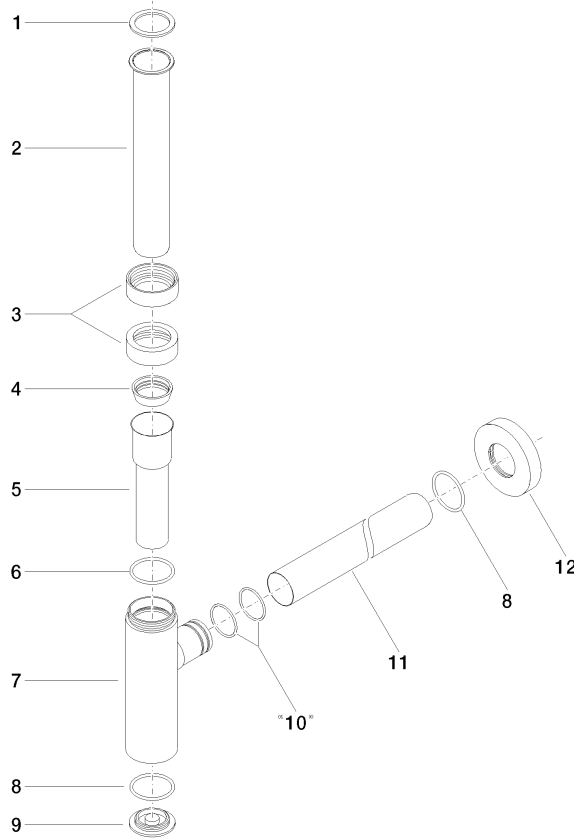

10 060 970 Product version from 10/1/2023

• rosette Ø 70 mm

	Matte Black	10 060 970-33
	Chrome	10 060 970-00
	Brushed Platinum	10 060 970-06
	Platinum	10 060 970-08
	Durabrand (23kt Gold)	10 060 970-09
	Dark Chrome	10 060 970-19
	Light Gold (PVD)	10 060 970-26
	Brushed Light Gold (PVD)	10 060 970-27
	Brushed Durabrand (23kt Gold)	10 060 970-28
	Brushed Gold (PVD)	10 060 970-37
	Brushed Dark Brass (PVD)	10 060 970-39
	Brushed Bronze (PVD)	10 060 970-42
	Brushed Dark Bronze (PVD)	10 060 970-43
	Brushed Champagne (22kt Gold)	10 060 970-46
	Champagne (22kt Gold)	10 060 970-47
	Brushed Chrome	10 060 970-93
	Brushed Dark Platinum	10 060 970-99

10 060 970 Product version from 10/1/2023

mm [inches]

10 060 970 Product version from 10/1/2023

Parts for other finishes can be found here: Chrome

Spare parts list

No.	Item Number	Name	Quantity used	Delivery time
6	09 14 10 149 90	O-Ring 34 x 2,5 mm -	1.00	14
11	09 28 23 018-33	Pipe for odour trap Ø 32 x 375 mm - Matte Black	1.00	-
Spare part can no longer be ordered, please order the replacement item				
10	09 14 10 112 90	O-Ring 24,0 x 2,0 mm -	2.00	14
4	09 14 03 015 90	Washer Profile seal odour trap Ø 39 x 12 mm -	1.00	14
1	09 14 20 060 90	Washer NBR 70 -	1.00	14
2	09 28 23 007-33	Pipe for odour trap Ø 32 x Ø 39 x 200 mm - Matte Black	1.00	40
3	09 23 30 022-33	Mounting for odour trap without side flat 1 1/4" - Matte Black	2.00	-
Spare part can no longer be ordered, please order the replacement item				
12	09 27 20 060-33	Rosette Ø 69 x 14 mm - Matte Black	1.00	40
9	09 21 02 004-33	Cover Ø 39,5 x 7 mm - Matte Black	1.00	40
8	09 14 10 148 90	O-Ring 32 x 2,5 mm -	2.00	14
7	04 11 01 045 00-33	Body for odour trap Ø 45 x 149 mm - Matte Black	1.00	-
Spare part can no longer be ordered, please order the replacement item				
5	09 28 23 019-33	Pipe for odour trap Ø 37,1 x 123,5 mm - Matte Black	1.00	-
Spare part can no longer be ordered, please order the replacement item				