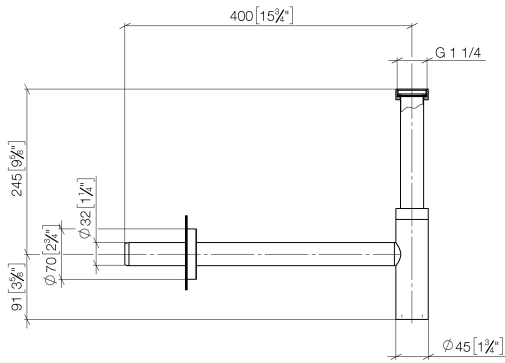

10 060 970 Product version from 10/1/2023

• rosette Ø 70 mm

	Matte Black	10 060 970-33
	Chrome	10 060 970-00
	Brushed Platinum	10 060 970-06
	Platinum	10 060 970-08
	Durabrand (23kt Gold)	10 060 970-09
	Dark Chrome	10 060 970-19
	Light Gold (PVD)	10 060 970-26
	Brushed Light Gold (PVD)	10 060 970-27
	Brushed Durabrand (23kt Gold)	10 060 970-28
	Brushed Gold (PVD)	10 060 970-37
	Brushed Dark Brass (PVD)	10 060 970-39
	Brushed Bronze (PVD)	10 060 970-42
	Brushed Dark Bronze (PVD)	10 060 970-43
	Brushed Champagne (22kt Gold)	10 060 970-46
	Champagne (22kt Gold)	10 060 970-47
	Brushed Chrome	10 060 970-93
	Brushed Dark Platinum	10 060 970-99

10 060 970 Product version from 10/1/2023

mm [inches]

10 060 970 Product version from 10/1/2023

Parts for other finishes can be found here: Chrome

Spare parts list

No.	Item Number	Name	Quantity used	Delivery time
6	09 14 10 149 90	O-Ring 34 x 2,5 mm -	1.00	14
11	09 28 23 018-33	Pipe for odour trap Ø 32 x 375 mm - Matte Black	1.00	-
Spare part can no longer be ordered, please order the replacement item				
10	09 14 10 112 90	O-Ring 24,0 x 2,0 mm -	2.00	14
4	09 14 03 015 90	Washer Profile seal odour trap Ø 39 x 12 mm -	1.00	14
1	09 14 20 060 90	Washer NBR 70 -	1.00	14
2	09 28 23 007-33	Pipe for odour trap Ø 32 x Ø 39 x 200 mm - Matte Black	1.00	40
3	09 23 30 022-33	Mounting for odour trap without side flat 1 1/4" - Matte Black	2.00	-
Spare part can no longer be ordered, please order the replacement item				
12	09 27 20 060-33	Rosette Ø 69 x 14 mm - Matte Black	1.00	40
9	09 21 02 004-33	Cover Ø 39,5 x 7 mm - Matte Black	1.00	40
8	09 14 10 148 90	O-Ring 32 x 2,5 mm -	2.00	14
7	04 11 01 045 00-33	Body for odour trap Ø 45 x 149 mm - Matte Black	1.00	-
Spare part can no longer be ordered, please order the replacement item				
5	09 28 23 019-33	Pipe for odour trap Ø 37,1 x 123,5 mm - Matte Black	1.00	-
Spare part can no longer be ordered, please order the replacement item				