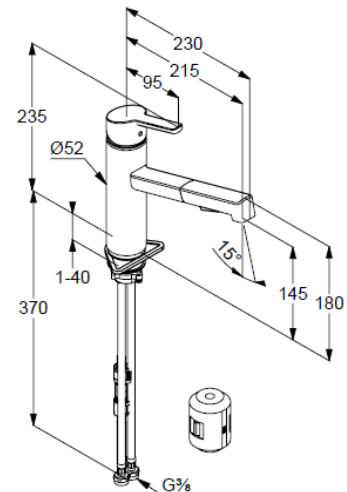

Technische Daten/ Technical Data

KLUDI M3
kitchen faucet
DN 15

Ref.: 585810575

Finishes:
05 chrome

Product description
Manufacturer KLUDI GmbH & Co. KG
Typ: KLUDI M3
kitchen faucet
Ref.: 585810575

kitchen faucet
single lever mixer
1-hole mounted
extractable hand spray
automatic diverter: jet/aerator
quick connect
solid lever, metal
protected against back flow
ceramic cartridge
flow rate at 3 bar 9 l/min.
swivel spout (110°)
flexible hoses G3/8 DVGW approved
shank-fixing

Produktabbildung/ Product picture

Maßzeichnung/ Dimensional drawing

Durchfluss/ Flow rate