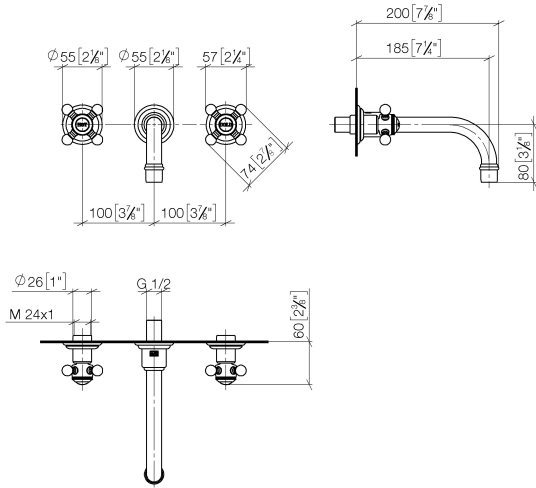

MADISON Wall-mounted basin mixer without pop-up waste - Brushed Dark Platinum

MADISON

36 712 361 Product version from 7/3/2016

- 190mm projection
- fixed spout
- circular, air-enriched flow
- hole diameter valve 35 mm
- hole diameter spout 35 mm
- slide-on rosettes Ø 55 mm
- max. flow 7 l/min
- lead-free
- This product can help a building meet the requirements of Green Building Rating Systems, e.g. LEED®, BREEAM®, DGNB

Required miscellaneous

- Concealed wall-mounted mixer centred spout -** 35 700 970 90
- min. recess depth 85 mm
 - max. recess depth 145 mm

Required miscellaneous

- Concealed wall-mounted mixer variable positioning -** 35 720 970 90
- min. recess depth 85 mm
 - max. recess depth 145 mm

36 712 361 Product version from 7/3/2016
mm [inches]

Flow rate chart

Codes & Standards

DIN 4109

ISO 3822

Scottish Water
Byelaws

UK Water Supply
Regulations

Ü-Zeichen

98 712 361-FF

Spare parts list

No.	Item Number	Name	Quantity used	Delivery time
	3 04 20 36 100 01-99	Handle Hot 57 x 57 x 34 mm - Brushed Dark Platinum	1.00	40
	8 90 14 05 020 00 90	Washer 16,7 x 10,0 x 2,0 mm -	1.00	14
	4 09 24 03 081 10 90	Extension 1/2" x 50 mm -	1.00	14
	1 90 90 03 157 00 90	Head part clockwise closing 1/2" -	2.00	14
	5 90 14 10 026 00 90	O-Ring 20,5 x 3,5 mm -	1.00	14
	2 36 310 361-99	MADISON Wall valve - Brushed Dark Platinum	2.00	-
Spare part can no longer be ordered, please order the replacement item				
	11 04 20 36 100 00-99	Handle Cold 57 x 57 x 34 mm - Brushed Dark Platinum	1.00	40
	9 09 24 03 022 10-99	Nipple M22 x1 x 18 x 1 - Brushed Dark Platinum	1.00	40
	7 04 28 22 090 10-99	Spout 190 mm - Brushed Dark Platinum	1.00	40
	6 09 27 36 010-99	Rosette Ø 55 x 40 mm - Brushed Dark Platinum	1.00	40
	10 90 23 01 119 02-99	Aerator M22x1-IG 7,0 l/min. - Brushed Dark Platinum	1.00	40