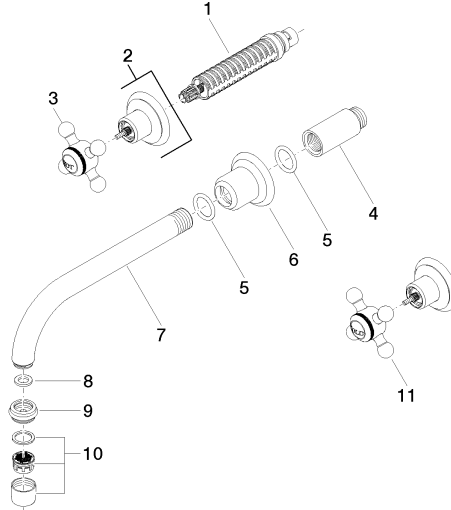

Required miscellaneous

- Concealed wall-mounted mixer centred spout -** 35 700 970 90
- min. recess depth 85 mm
 - max. recess depth 145 mm

Required miscellaneous

- Concealed wall-mounted mixer variable positioning -** 35 720 970 90
- min. recess depth 85 mm
 - max. recess depth 145 mm

36 712 361 Product version from 7/3/2016
mm [inches]

Flow rate chart

Codes & Standards

DIN 4109

ISO 3822

Scottish Water
Byelaws

UK Water Supply
Regulations

Ü-Zeichen

MADISON Wall-mounted basin mixer without pop-up waste - Brushed Dark
Platinum

MADISON

36 712 361 Product version from 7/3/2016

Certificates and sustainability

LGA_19

WRAS_250402

EPD-DOR-20230287
-IBA1-EN
Environmental.prod
uct-declarat

98 712 361-FF

Spare parts list

No.	Item Number	Name	Quantity used	Delivery time
	3 04 20 36 100 01-99	Handle Hot 57 x 57 x 34 mm - Brushed Dark Platinum	1.00	40
	8 90 14 05 020 00 90	Washer 16,7 x 10,0 x 2,0 mm -	1.00	14
	4 09 24 03 081 10 90	Extension 1/2" x 50 mm -	1.00	14
	1 90 90 03 157 00 90	Head part clockwise closing 1/2" -	2.00	14
	5 90 14 10 026 00 90	O-Ring 20,5 x 3,5 mm -	1.00	14
	2 36 310 361-99	MADISON Wall valve - Brushed Dark Platinum	2.00	-
Spare part can no longer be ordered, please order the replacement item				
	11 04 20 36 100 00-99	Handle Cold 57 x 57 x 34 mm - Brushed Dark Platinum	1.00	40
	9 09 24 03 022 10-99	Nipple M22 x1 x 18 x 1 - Brushed Dark Platinum	1.00	40
	7 04 28 22 090 10-99	Spout 190 mm - Brushed Dark Platinum	1.00	40
	6 09 27 36 010-99	Rosette Ø 55 x 40 mm - Brushed Dark Platinum	1.00	40
	10 90 23 01 119 02-99	Aerator M22x1-IG 7,0 l/min. - Brushed Dark Platinum	1.00	40