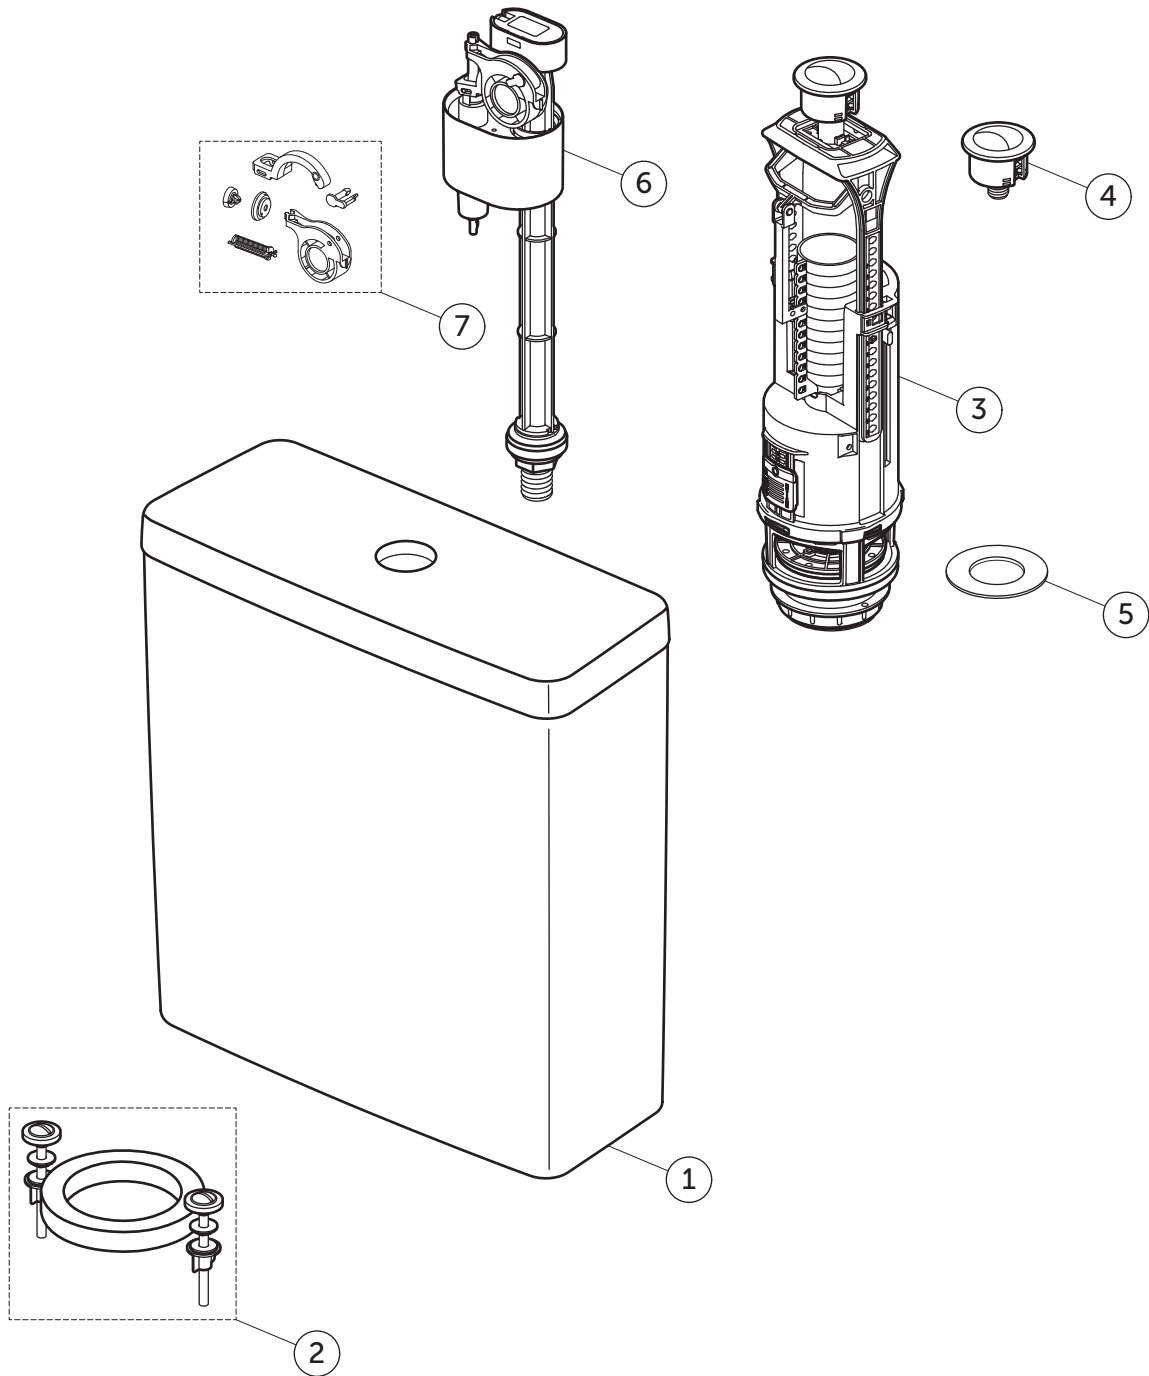

SPARE PARTS

Close Coupled Tank
BI; 3/8 EU

T473501

I.LIFE S

Item	Description	Spare Code
1	TANK + LID BI 3/8 WHT	TV95101
2	TANK FIXATION SET	R640267
3	OUTLET VALVE EU NO LOGO	RV24367
4	TANK TRIM BUTTON EU NO LOGO	RV24567
5	SPARE SEAL FOR OUTLET VALVE EU	RV24867
6	BOTTOM INLET VALVE 3/8 BRASS EU T6503	TV93267
7	SET DIAPHRAGM + FILTER FOR SIDE INLET EU	RV24767