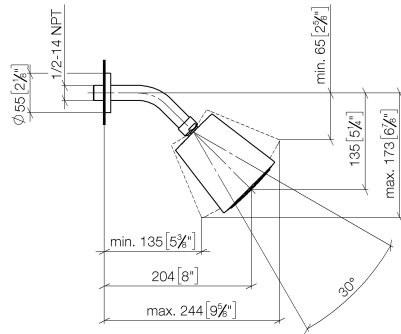

28 504 979 Product version from 10/1/2023

- spray head Ø 100mm
- PURIFY RAIN, max. flow rate 7 l/min (at 3 bar)
- Function from: 6 l/min
- with anti-scale system

**Technical data:**

- 180-210mm projection
- ball-joint pivotable through 30°
- rosettes Ø 55 mm
- 1/2" connection

28 504 979 Product version from 10/1/2023

mm [inches]

Flow rate chart

Codes & Standards

DIN 4109

EN 1112

ISO 3822

Ü-Zeichen

## Shower head - Matte Black

SERIES SPECIFIC

28 504 979 Product version from 10/1/2023

### Spare parts list

No.	Item Number	Name	Quantity used	Delivery time
2	90 14 10 026 00 90	O-Ring 20,5 x 3,5 mm -	1.00	14
3	09 11 03 011-33	Connection 140 x 65 x 21 mm - Matte Black	1.00	40
4	90 14 20 002 00 90	Washer 18,5 x 12,0 x 2,0 mm -	1.00	14
1	09 27 22 503-33	Rosette DB logo Ø 55 x Ø 22 x 9 mm - Matte Black	1.00	40
5	09 23 01 086 90	Flow limiter beige 7,6 l/min. -	1.00	14
6	90 12 05 054 00-33	Spray Overhead shower Ø 141 x 178 mm - Matte Black	1.00	40