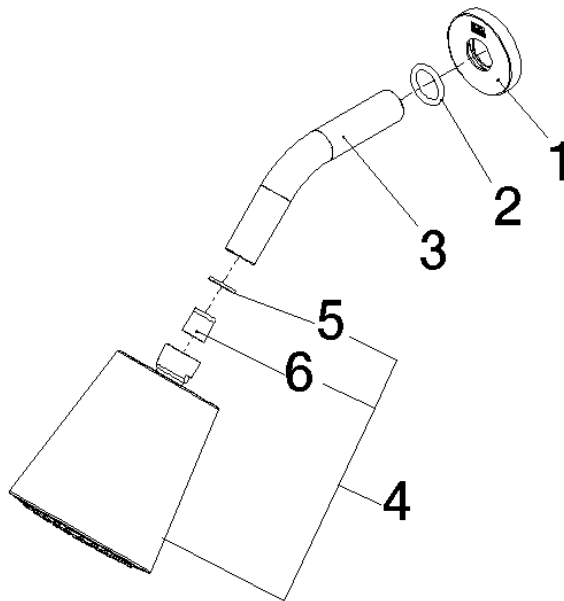

28 504 979 Product version from 10/1/2023

- spray head Ø 100mm
- PURIFY RAIN, max. flow rate 7 l/min (at 3 bar)
- Function from: 6 l/min
- with anti-scale system

**Technical data:**

- 180-210mm projection
- ball-joint pivotable through 30°
- rosettes Ø 55 mm
- 1/2" connection

28 504 979 Product version from 10/1/2023

mm [inches]

Flow rate chart

Codes & Standards

DIN 4109

EN 1112

ISO 3822

Ü-Zeichen

## Shower head - Matte Black

SERIES SPECIFIC

28 504 979 Product version from 10/1/2023

### Spare parts list

No.	Item Number	Name	Quantity used	Delivery time
2	90 14 10 026 00 90	O-Ring 20,5 x 3,5 mm -	1.00	14
3	09 11 03 011-33	Connection 140 x 65 x 21 mm - Matte Black	1.00	40
4	90 14 20 002 00 90	Washer 18,5 x 12,0 x 2,0 mm -	1.00	14
1	09 27 22 503-33	Rosette DB logo Ø 55 x Ø 22 x 9 mm - Matte Black	1.00	40
5	09 23 01 086 90	Flow limiter beige 7,6 l/min. -	1.00	14
6	90 12 05 054 00-33	Spray Overhead shower Ø 141 x 178 mm - Matte Black	1.00	40