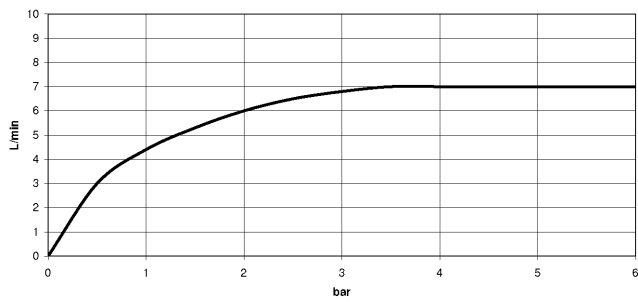

28 504 979 Product version from 10/1/2023

- spray head Ø 100mm
- PURIFY RAIN, max. flow rate 7 l/min (at 3 bar)
- Function from: 6 l/min
- with anti-scale system

**Technical data:**

- 180-210mm projection
- ball-joint pivotable through 30°
- rosettes Ø 55 mm
- 1/2" connection

**Notes:**

	Matte Black	28 504 979-33
	Chrome	28 504 979-00
	Brushed Platinum	28 504 979-06
	Platinum	28 504 979-08
	Dark Chrome	28 504 979-19
	Light Gold (PVD)	28 504 979-26
	Brushed Light Gold (PVD)	28 504 979-27
	Brushed Durabrass (23kt Gold)	28 504 979-28
	Brushed Gold (PVD)	28 504 979-37
	Brushed Dark Brass (PVD)	28 504 979-39
	Brushed Bronze (PVD)	28 504 979-42
	Brushed Dark Bronze (PVD)	28 504 979-43
	Brushed Champagne (22kt Gold)	28 504 979-46
	Champagne (22kt Gold)	28 504 979-47
	Brushed Chrome	28 504 979-93
	Brushed Dark Platinum	28 504 979-99

28 504 979 Product version from 10/1/2023

mm [inches]

Flow rate chart

Codes & Standards

DIN 4109

EN 1112

ISO 3822

Ü-Zeichen