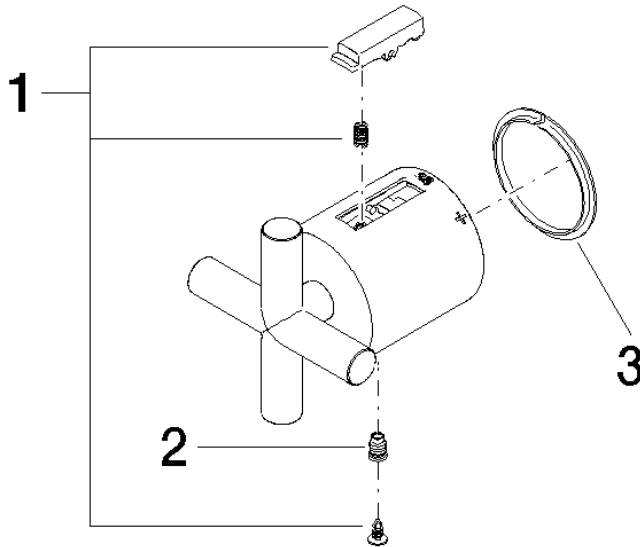

## Handle - Brushed Dark Platinum

SPARE PARTS

---

90 17 33 022 00 Product version from 4/1/2025

## Handle - Brushed Dark Platinum

SPARE PARTS

90 17 33 022 00 Product version from 4/1/2025

90 17 33 022 00 Product version from 4/1/2025

Parts for other finishes can be found here: [Chrome](#)