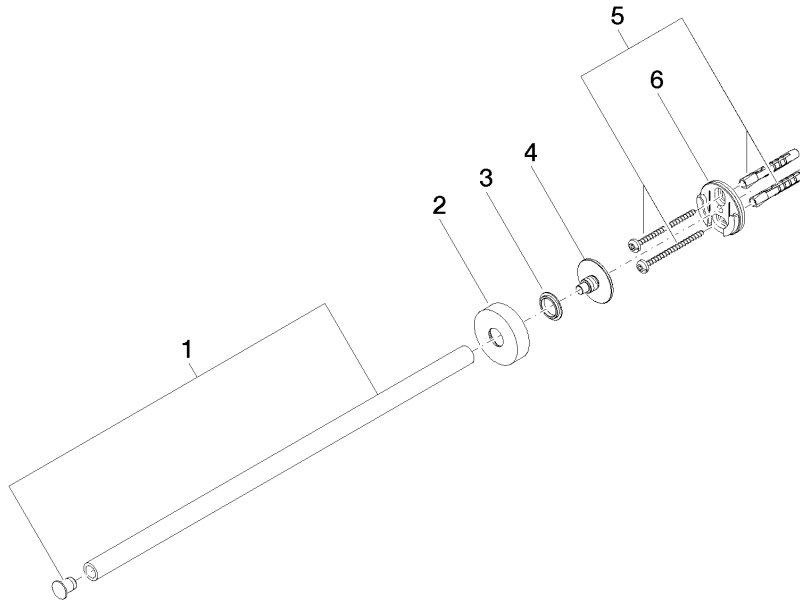

Towel bar 1-piece non-swivel - Matte Black

SERIES SPECIFIC

83 215 979 Product version from 7/1/2023

- rosette Ø 40 mm
- 360mm projection

	Matte Black	83 215 979-33
	Chrome	83 215 979-00
	Brushed Platinum	83 215 979-06
	Dark Chrome	83 215 979-19
	Light Gold (PVD)	83 215 979-26
	Brushed Light Gold (PVD)	83 215 979-27
	Brushed Gold (PVD)	83 215 979-37
	Brushed Dark Brass (PVD)	83 215 979-39
	Brushed Bronze (PVD)	83 215 979-42
	Brushed Dark Bronze (PVD)	83 215 979-43
	Brushed Champagne (22kt Gold)	83 215 979-46
	Champagne (22kt Gold)	83 215 979-47
	Brushed Chrome	83 215 979-93
	Brushed Dark Platinum	83 215 979-99

83 215 979 Product version from 7/1/2023

mm [inches]

83 215 979 Product version from 7/1/2023

Parts for other finishes can be found here: [Chrome](#)

Spare parts list

No.	Item Number	Name	Quantity used	Delivery time
2	08 27 97 500-33	Rosette Ø 40,5 x 11 mm - Matte Black	1.00	40
3	08 30 11 516 90	Ring Ø 20 x 3 mm -	1.00	14
6	08 17 97 501 07	Holder Ø 38 x 9 mm -	1.00	14
1	90 17 97 566 00-33	Holder Rod, short towel bar Ø 13 x 354 mm - Matte Black	1.00	40
4	08 17 97 560 90	Holder Ø 32 x 16 mm -	1.00	14
5	05 30 31 025 00 90	Mounting Bolt Round head 4,5 x 60 mm -	1.00	14