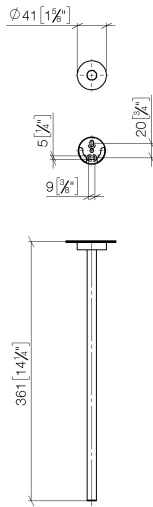

Towel bar 1-piece non-swivel - Matte Black

SERIES SPECIFIC

83 215 979 Product version from 7/1/2023

- rosette Ø 40 mm
- 360mm projection

	Matte Black	83 215 979-33
	Chrome	83 215 979-00
	Brushed Platinum	83 215 979-06
	Dark Chrome	83 215 979-19
	Light Gold (PVD)	83 215 979-26
	Brushed Light Gold (PVD)	83 215 979-27
	Brushed Gold (PVD)	83 215 979-37
	Brushed Dark Brass (PVD)	83 215 979-39
	Brushed Bronze (PVD)	83 215 979-42
	Brushed Dark Bronze (PVD)	83 215 979-43
	Brushed Champagne (22kt Gold)	83 215 979-46
	Champagne (22kt Gold)	83 215 979-47
	Brushed Chrome	83 215 979-93
	Brushed Dark Platinum	83 215 979-99

83 215 979 Product version from 7/1/2023

mm [inches]

83 215 979 Product version from 7/1/2023

Parts for other finishes can be found here: [Chrome](#)

Spare parts list

No.	Item Number	Name	Quantity used	Delivery time
2	08 27 97 500-33	Rosette Ø 40,5 x 11 mm - Matte Black	1.00	40
3	08 30 11 516 90	Ring Ø 20 x 3 mm -	1.00	14
6	08 17 97 501 07	Holder Ø 38 x 9 mm -	1.00	14
1	90 17 97 566 00-33	Holder Rod, short towel bar Ø 13 x 354 mm - Matte Black	1.00	40
4	08 17 97 560 90	Holder Ø 32 x 16 mm -	1.00	14
5	05 30 31 025 00 90	Mounting Bolt Round head 4,5 x 60 mm -	1.00	14