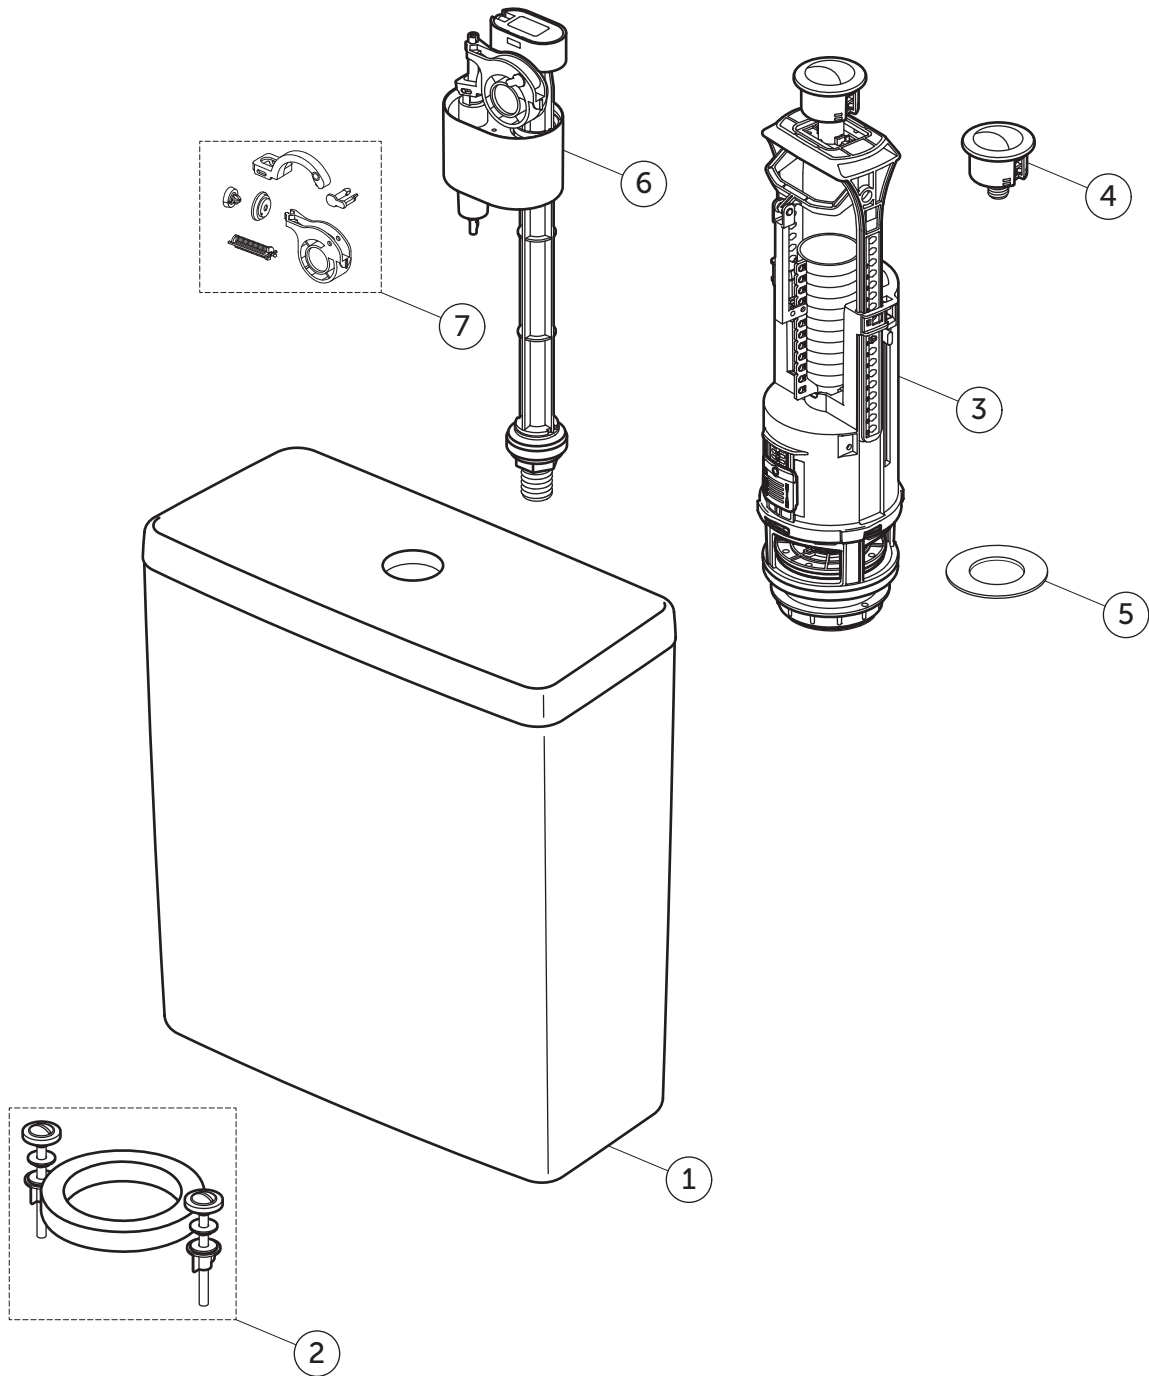

SPARE PARTS

Close Coupled Tank
BI; EU; BXD

T472401

I.LIFE A

Item	Description	Spare Code
1	TANK + LID BI 3/8 EU WHT	TV95301
2	TANK FIXATION SET	R640267
3	OUTLET VALVE EU NO LOGO	RV24367
4	TANK TRIM BUTTON EU NO LOGO	RV24567
5	SPARE SEAL FOR OUTLET VALVE EU	RV24867
6	BOTTOM INLET VALVE 3/8 BRASS EU T6503	TV93267
7	SET DIAPHRAGM + FILTER FOR SIDE INLET EU	RV24767