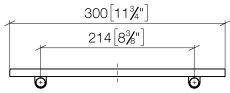

**Grid element - Light Grey** 82 482 970-52  
 •plastic grid elements

Required miscellaneous

**Grid element - Taupe** 82 482 970-53  
 •plastic grid elements

83 482 970 Product version from 10/1/2023

mm [inches]