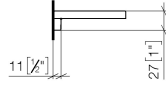

83 482 970 Product version from 10/1/2023

- width 300mm
- height 26 mm
- 100mm projection
- without grid element

	Brushed Dark Platinum	83 482 970-99
	Chrome	83 482 970-00
	Brushed Platinum	83 482 970-06
	Platinum	83 482 970-08
	Dark Chrome	83 482 970-19
	Light Gold (PVD)	83 482 970-26
	Brushed Light Gold (PVD)	83 482 970-27
	Brushed Durabronze (23kt Gold)	83 482 970-28
	Matte Black	83 482 970-33
	Brushed Gold (PVD)	83 482 970-37
	Brushed Dark Brass (PVD)	83 482 970-39
	Brushed Bronze (PVD)	83 482 970-42
	Brushed Dark Bronze (PVD)	83 482 970-43
	Brushed Champagne (22kt Gold)	83 482 970-46
	Champagne (22kt Gold)	83 482 970-47
	Brushed Chrome	83 482 970-93

**Grid element - Light Grey** 82 482 970-52  
 •plastic grid elements

Required miscellaneous

**Grid element - Taupe** 82 482 970-53  
 •plastic grid elements

83 482 970 Product version from 10/1/2023

mm [inches]