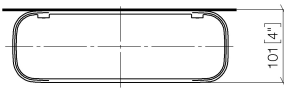

83 482 970 Product version from 10/1/2023

- width 300mm
- height 26 mm
- 100mm projection
- without grid element

	Brushed Dark Platinum	83 482 970-99
	Chrome	83 482 970-00
	Brushed Platinum	83 482 970-06
	Platinum	83 482 970-08
	Dark Chrome	83 482 970-19
	Light Gold (PVD)	83 482 970-26
	Brushed Light Gold (PVD)	83 482 970-27
	Brushed Durabronze (23kt Gold)	83 482 970-28
	Matte Black	83 482 970-33
	Brushed Gold (PVD)	83 482 970-37
	Brushed Dark Brass (PVD)	83 482 970-39
	Brushed Bronze (PVD)	83 482 970-42
	Brushed Dark Bronze (PVD)	83 482 970-43
	Brushed Champagne (22kt Gold)	83 482 970-46
	Champagne (22kt Gold)	83 482 970-47
	Brushed Chrome	83 482 970-93

**Grid element - Light Grey** 82 482 970-52  
 •plastic grid elements

Required miscellaneous

**Grid element - Taupe** 82 482 970-53  
 •plastic grid elements

83 482 970 Product version from 10/1/2023

mm [inches]