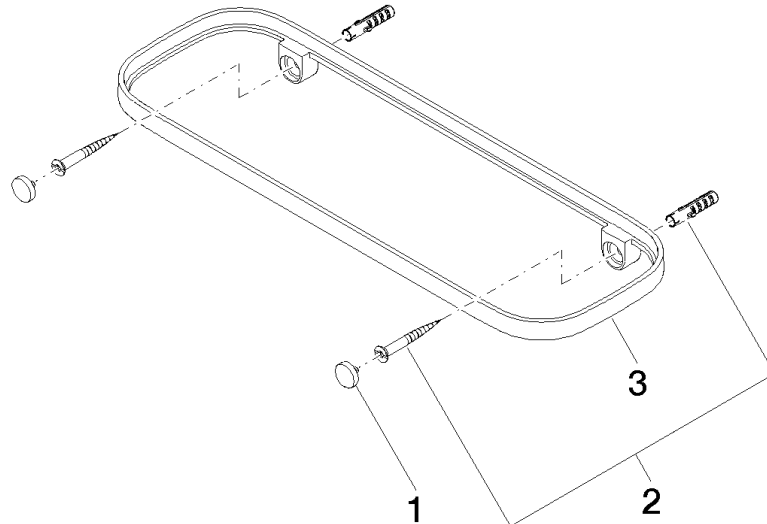

83 482 970 Product version from 10/1/2023

- width 300mm
- height 26 mm
- 100mm projection
- without grid element

	Brushed Dark Platinum	83 482 970-99
	Chrome	83 482 970-00
	Brushed Platinum	83 482 970-06
	Platinum	83 482 970-08
	Dark Chrome	83 482 970-19
	Light Gold (PVD)	83 482 970-26
	Brushed Light Gold (PVD)	83 482 970-27
	Brushed Durabronze (23kt Gold)	83 482 970-28
	Matte Black	83 482 970-33
	Brushed Gold (PVD)	83 482 970-37
	Brushed Dark Brass (PVD)	83 482 970-39
	Brushed Bronze (PVD)	83 482 970-42
	Brushed Dark Bronze (PVD)	83 482 970-43
	Brushed Champagne (22kt Gold)	83 482 970-46
	Champagne (22kt Gold)	83 482 970-47
	Brushed Chrome	83 482 970-93

**Grid element - Light Grey** 82 482 970-52  
 •plastic grid elements

Required miscellaneous

**Grid element - Taupe** 82 482 970-53  
 •plastic grid elements

83 482 970 Product version from 10/1/2023

mm [inches]

## Spare parts list

No.	Item Number	Name	Quantity used	Delivery time
1	90 30 30 520 00-99	Cover for screw Mirror screw Ø 12 x 8 mm - Brushed Dark Platinum	1.00	40
2	05 30 31 002 00 90	Mounting Bolt Round head 4,5 x 40 mm -	1.00	14
3	08 17 97 578-99	Holder for soap tray 300 x 26,5 x 101 mm - Brushed Dark Platinum	1.00	40