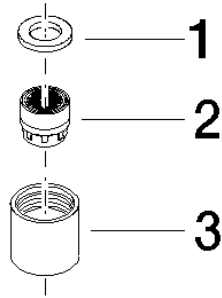

90 23 01 019 00 Product version from 4/1/2025

	Chrome	90 23 01 019 00-00
	Brushed Platinum	90 23 01 019 00-06
	Platinum	90 23 01 019 00-08
	Matte White	90 23 01 019 00-10
	Dark Chrome	90 23 01 019 00-19
	Brushed Light Gold (PVD)	90 23 01 019 00-27
	Brushed Durabrass (23kt Gold)	90 23 01 019 00-28
	Matte Black	90 23 01 019 00-33
	Brushed Gold (PVD)	90 23 01 019 00-37
	Brushed Dark Brass (PVD)	90 23 01 019 00-39
	Brushed Bronze (PVD)	90 23 01 019 00-42
	Brushed Champagne (22kt Gold)	90 23 01 019 00-46
	Champagne (22kt Gold)	90 23 01 019 00-47
	Cyprum	90 23 01 019 00-49
	Brushed Chrome	90 23 01 019 00-93
	Brushed Dark Platinum	90 23 01 019 00-99

Aerator M18x1-IG 7,0 l/min. - Chrome

SPARE PARTS

90 23 01 019 00 Product version from 4/1/2025

Aerator M18x1-IG 7,0 l/min. - Chrome

SPARE PARTS

90 23 01 019 00 Product version from 4/1/2025

90 23 01 019 00 Product version from 4/1/2025

Parts for other finishes can be found here: Brushed
Platinum

Spare parts list

No.	Item Number	Name	Quantity used	Delivery time
1	90 14 05 020 00 90	Washer 16,7 x 10,0 x 2,0 mm -	1.00	14
2	90 29 03 057 00 90	Aerator insert M18x1 - 1.8gpm -	1.00	14
3	09 23 01 019-00	Aerator sleeve Ø 21 x 20 mm - Chrome	1.00	20