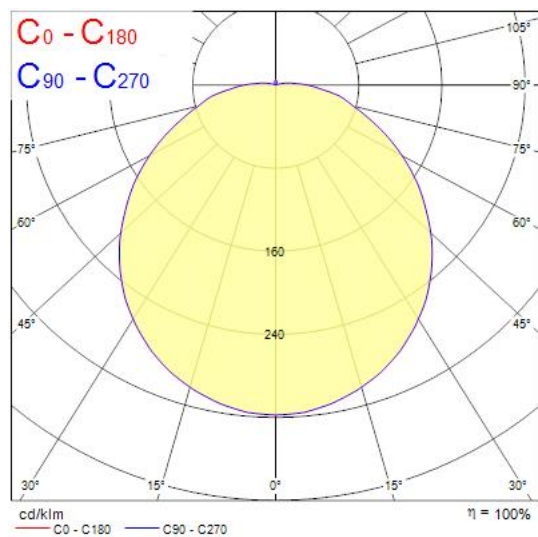

Concord

STERLING IP65 IK10 1477LM 840 SILVER
4063837

Photometry