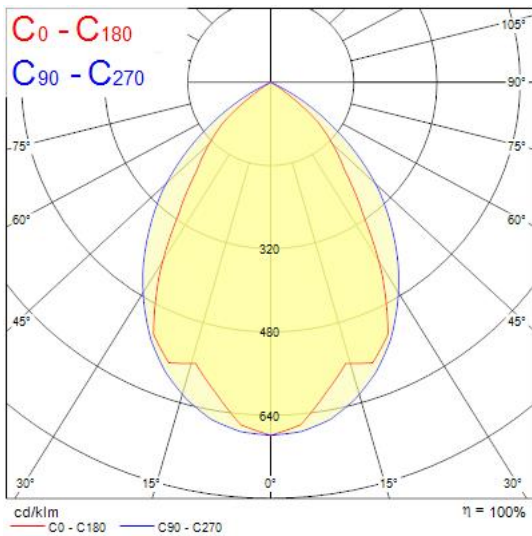

RANA NEO 3300LM REC 600x600 830 SSC 2L WHITE 0052580

Glare control	< 15
Photobiological Risk Group	RG0
Total power consumption (W)	31
Electrical protection	Class I
Control gear type	LED driver constant current
LED Flickering Rate	Ultra low (5% or less)
Housing colour	RAL9016
IP rating	IP20
IK rating	IK07
Product EAN number	5410288525808
Warranty	5 years
Dimming method	SylSmart SSC
Useful luminous flux (#use)	3350

Photometry