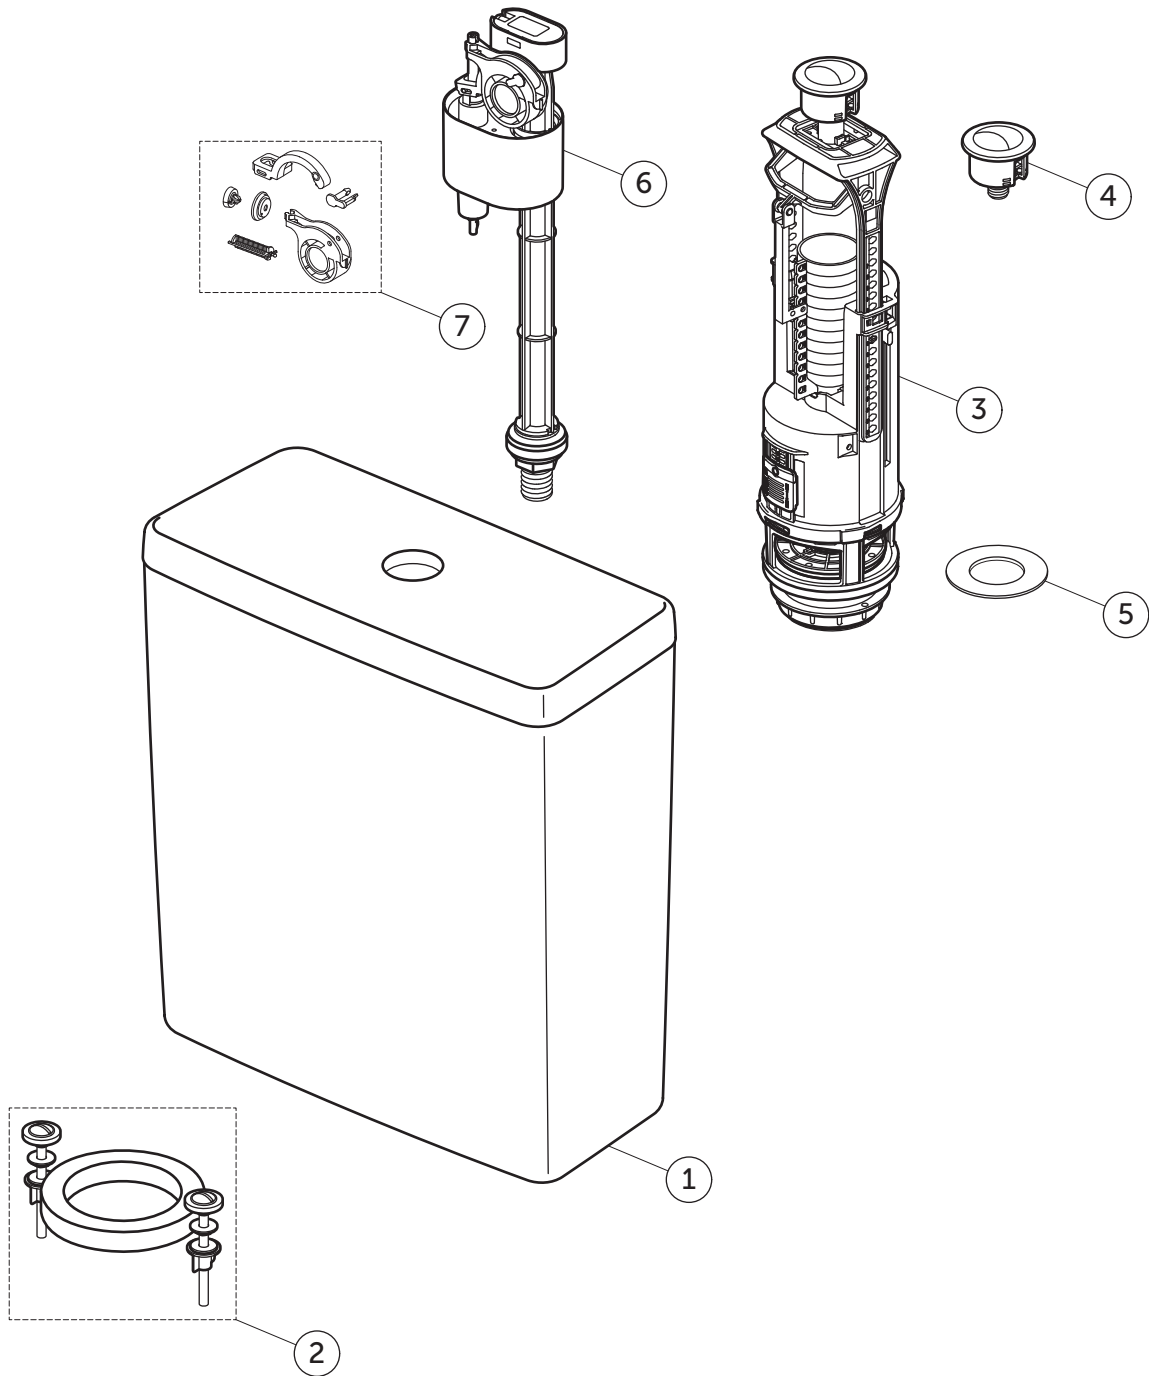

SPARE PARTS

Close Coupled Tank
BI; EU; BXD

T472301

I.LIFE A

Item	Description	Spare Code
1	TANK + LID BI 3/8 EU WHT	TV95301
2	TANK FIXATION SET	R640267
3	OUTLET VALVE EU NO LOGO	RV24367
4	TANK TRIM BUTTON EU NO LOGO	RV24567
5	SPARE SEAL FOR OUTLET VALVE EU	RV24867
6	BOTTOM INLET VALVE 3/8 BRASS EU T6503	TV93267
7	SET DIAPHRAGM + FILTER FOR SIDE INLET EU	RV24767