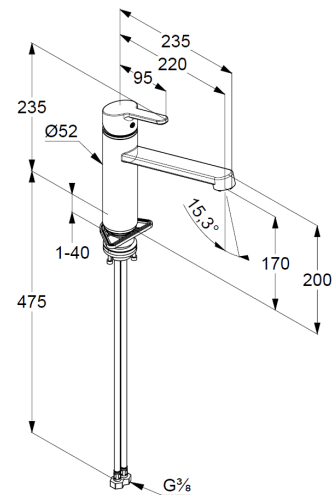

# Technische Daten/ Technical Data

KLUDI M3  
kitchen faucet  
DN 15

Ref.: 585740575

Finishes:  
05 chrome

Product description  
Manufacturer KLUDI GmbH & Co. KG  
Typ: KLUDI M3  
kitchen faucet  
Ref.: 585740575

kitchen faucet  
single lever mixer  
1-hole mounted  
solid lever, metal  
aerator M24  
ceramic cartridge  
flow rate at 3 bar 9 l/min.  
swivel spout (360°)  
flexible hoses G3/8 DVGW approved  
shank-fixing

## Produktabbildung/ Product picture

## Maßzeichnung/ Dimensional drawing