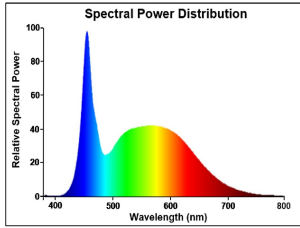

ToLEDo G4
ToLEDo G4 220LM 865 SL
0029657

PHOTOMETRY