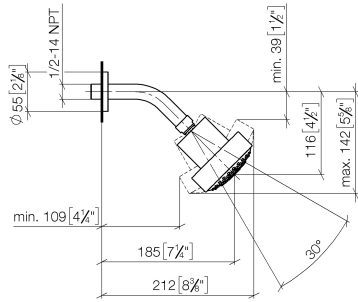

28 508 979 Product version from 6/1/2024

- spray head Ø 92mm
- Three settings: COMPACT RAIN, COMPACT SOFT FLOW, COMPACT AQUAPRESSURE FLOW, max. flow rate 9 l/min (at 3 bar)
- Function from: 7 l/min
- with anti-scale system

Technical data:

- 200-mm projection
- ball-joint pivotable through 30°
- rosette Ø 55 mm
- 1/2" connection

Notes:

	Brushed Dark Platinum	28 508 979-99
	Chrome	28 508 979-00
	Brushed Platinum	28 508 979-06
	Platinum	28 508 979-08
	Dark Chrome	28 508 979-19
	Light Gold (PVD)	28 508 979-26
	Brushed Light Gold (PVD)	28 508 979-27
	Brushed Durabronze (23kt Gold)	28 508 979-28
	Matte Black	28 508 979-33
	Brushed Gold (PVD)	28 508 979-37
	Brushed Dark Brass (PVD)	28 508 979-39
	Brushed Bronze (PVD)	28 508 979-42
	Brushed Dark Bronze (PVD)	28 508 979-43
	Brushed Champagne (22kt Gold)	28 508 979-46
	Champagne (22kt Gold)	28 508 979-47
	Brushed Chrome	28 508 979-93

Recommended miscellaneous

- Concealed wall elbow -** 35 085 970 90
- min. recess depth 90 mm
 - max. recess depth 163 mm

28 508 979 Product version from 6/1/2024

mm [inches]

Flow rate chart

Spare parts list

No.	Item Number	Name	Quantity used	Delivery time
2	90 14 10 026 00 90	O-Ring 20,5 x 3,5 mm -	1.00	14
3	09 11 03 011-99	Connection 140 x 65 x 21 mm - Brushed Dark Platinum	1.00	54
4	04 12 11 110 00-99	Spray Overhead shower 93 x 113 x 100 mm - Brushed Dark Platinum	1.00	54
1	09 27 22 003-99	Rosette Ø 55 x Ø 22 x 9 mm - Brushed Dark Platinum	1.00	54