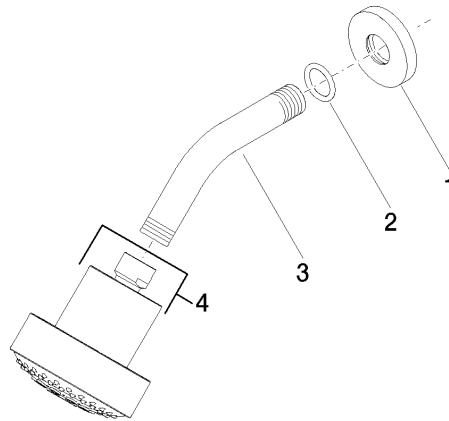

28 508 979 Product version from 6/1/2024

- spray head Ø 92mm
- Three settings: COMPACT RAIN, COMPACT SOFT FLOW, COMPACT AQUAPRESSURE FLOW, max. flow rate 9 l/min (at 3 bar)
- Function from: 7 l/min
- with anti-scale system

Technical data:

- 200-mm projection
- ball-joint pivotable through 30°
- rosette Ø 55 mm
- 1/2" connection

Notes:

	Brushed Dark Platinum	28 508 979-99
	Chrome	28 508 979-00
	Brushed Platinum	28 508 979-06
	Platinum	28 508 979-08
	Dark Chrome	28 508 979-19
	Light Gold (PVD)	28 508 979-26
	Brushed Light Gold (PVD)	28 508 979-27
	Brushed Durabronze (23kt Gold)	28 508 979-28
	Matte Black	28 508 979-33
	Brushed Gold (PVD)	28 508 979-37
	Brushed Dark Brass (PVD)	28 508 979-39
	Brushed Bronze (PVD)	28 508 979-42
	Brushed Dark Bronze (PVD)	28 508 979-43
	Brushed Champagne (22kt Gold)	28 508 979-46
	Champagne (22kt Gold)	28 508 979-47
	Brushed Chrome	28 508 979-93

Recommended miscellaneous

- Concealed wall elbow -** 35 085 970 90
- min. recess depth 90 mm
 - max. recess depth 163 mm

28 508 979 Product version from 6/1/2024

mm [inches]

Flow rate chart

Spare parts list

No.	Item Number	Name	Quantity used	Delivery time
2	90 14 10 026 00 90	O-Ring 20,5 x 3,5 mm -	1.00	14
3	09 11 03 011-99	Connection 140 x 65 x 21 mm - Brushed Dark Platinum	1.00	54
4	04 12 11 110 00-99	Spray Overhead shower 93 x 113 x 100 mm - Brushed Dark Platinum	1.00	54
1	09 27 22 003-99	Rosette Ø 55 x Ø 22 x 9 mm - Brushed Dark Platinum	1.00	54