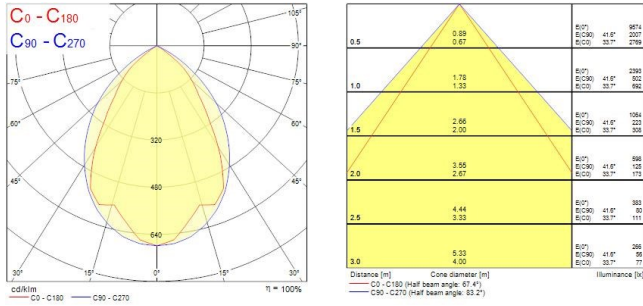

RANA NEO Recessed 600

RANA NEO 3500LM REC 600x600 840 DALI 2L WHITE

0052579

TECHNICAL DRAWINGS