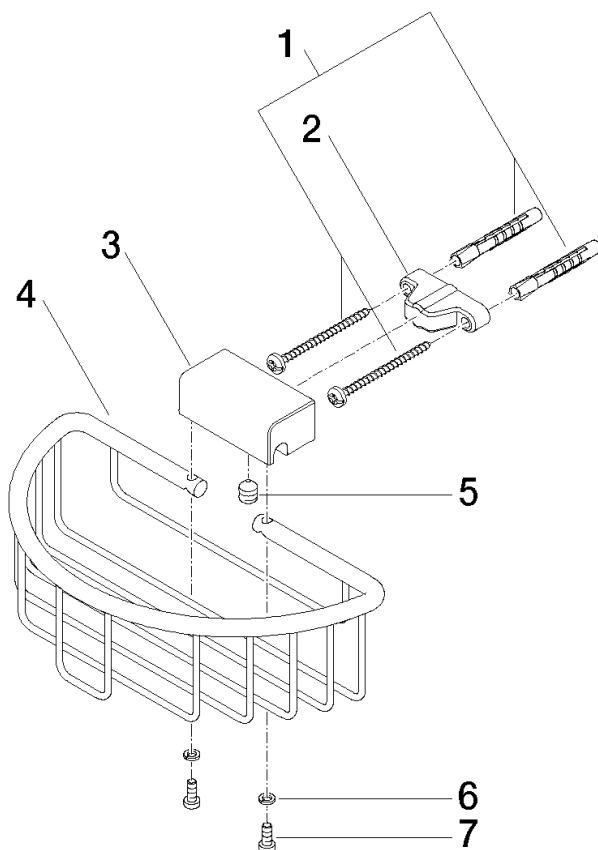

Shower basket for wall mounting - Brushed Dark Platinum

SERIES-VARIOUS

83 290 970 Product version from 10/1/2023

- width 200mm
- height 70 mm
- 115mm projection

	Brushed Dark Platinum	83 290 970-99
	Chrome	83 290 970-00
	Brushed Platinum	83 290 970-06
	Platinum	83 290 970-08
	Durabass (23kt Gold)	83 290 970-09
	Dark Chrome	83 290 970-19
	Light Gold (PVD)	83 290 970-26
	Brushed Light Gold (PVD)	83 290 970-27
	Brushed Durabass (23kt Gold)	83 290 970-28
	Matte Black	83 290 970-33
	Brushed Gold (PVD)	83 290 970-37
	Brushed Dark Brass (PVD)	83 290 970-39
	Brushed Bronze (PVD)	83 290 970-42
	Brushed Dark Bronze (PVD)	83 290 970-43
	Brushed Champagne (22kt Gold)	83 290 970-46
	Champagne (22kt Gold)	83 290 970-47
	Brushed Chrome	83 290 970-93

83 290 970 Product version from 10/1/2023

mm [inches]

83 290 970 Product version from 10/1/2023

Parts for other finishes can be found here: [Chrome](#)

Spare parts list

No.	Item Number	Name	Quantity used	Delivery time
4	08 18 90 907-99	Basket for wall mounting 196 x 99 x 57 mm - Brushed Dark Platinum	1.00	40
5	09 31 11 002 90	Mounting Threaded pin with hexagon socket M8 x 10 mm -	1.00	14
2	09 17 20 030 90	Mounting Wall bracket 46 x 22 x 12 mm -	1.00	14
7	09 30 30 054 90	Mounting Cylinder head screw with hexagon socket with low profile M4 x 10 mm -	2.00	14
6	90 30 11 029 00 90	Connection Spring lock washer Ø 4 -	2.00	14
3	08 17 30 501-99	Holder for soap basket 57 x 28,5 x 22 mm - Brushed Dark Platinum	1.00	40
1	05 30 31 025 00 90	Mounting Bolt Round head 4,5 x 60 mm -	1.00	14