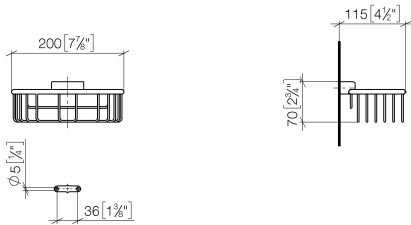

Shower basket for wall mounting - Brushed Dark Platinum

SERIES-VARIOUS

83 290 970 Product version from 10/1/2023

- width 200mm
- height 70 mm
- 115mm projection

	Brushed Dark Platinum	83 290 970-99
	Chrome	83 290 970-00
	Brushed Platinum	83 290 970-06
	Platinum	83 290 970-08
	Durabass (23kt Gold)	83 290 970-09
	Dark Chrome	83 290 970-19
	Light Gold (PVD)	83 290 970-26
	Brushed Light Gold (PVD)	83 290 970-27
	Brushed Durabass (23kt Gold)	83 290 970-28
	Matte Black	83 290 970-33
	Brushed Gold (PVD)	83 290 970-37
	Brushed Dark Brass (PVD)	83 290 970-39
	Brushed Bronze (PVD)	83 290 970-42
	Brushed Dark Bronze (PVD)	83 290 970-43
	Brushed Champagne (22kt Gold)	83 290 970-46
	Champagne (22kt Gold)	83 290 970-47
	Brushed Chrome	83 290 970-93

83 290 970 Product version from 10/1/2023

mm [inches]

83 290 970 Product version from 10/1/2023

Parts for other finishes can be found here: [Chrome](#)

Spare parts list

No.	Item Number	Name	Quantity used	Delivery time
4	08 18 90 907-99	Basket for wall mounting 196 x 99 x 57 mm - Brushed Dark Platinum	1.00	40
5	09 31 11 002 90	Mounting Threaded pin with hexagon socket M8 x 10 mm -	1.00	14
2	09 17 20 030 90	Mounting Wall bracket 46 x 22 x 12 mm -	1.00	14
7	09 30 30 054 90	Mounting Cylinder head screw with hexagon socket with low profile M4 x 10 mm -	2.00	14
6	90 30 11 029 00 90	Connection Spring lock washer Ø 4 -	2.00	14
3	08 17 30 501-99	Holder for soap basket 57 x 28,5 x 22 mm - Brushed Dark Platinum	1.00	40
1	05 30 31 025 00 90	Mounting Bolt Round head 4,5 x 60 mm -	1.00	14