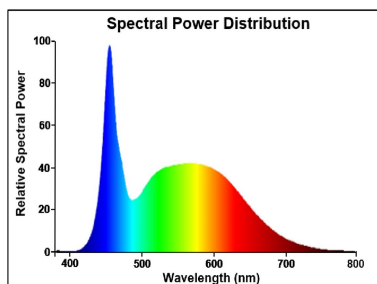

ToLEDo G4 ToLEDo G4 220LM 865 SL 0029657

Physical data

Nominal Product Length (mm)	45
Nominal Product Diameter (mm)	16
Weight (kg)	0.008

Packaging

Single packaging type	Carton
Product EAN number	5410288296579
Packaging single length / height (cm)	6.1
Packaging single width (cm)	5.1
Packaging single depth (cm)	8.2
DUN14 (outer)	15410288296576
Units per outer package	6
Packaging outer length / height (cm)	19.7
Packaging outer width (cm)	11.3
Packaging outer depth (cm)	9.6

Safety data

Optimal operating condition (°C)	-20-40
Breakage cleaning instructions	Not applicable
Special purpose lamp	No
Dry applications use only	Yes
Suitable for household illumination	Yes
Safety message	Suitable for approved transf./dimmers

PHOTOMETRY

TECHNICAL DRAWINGS