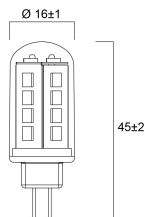

TECHNICAL DRAWINGS