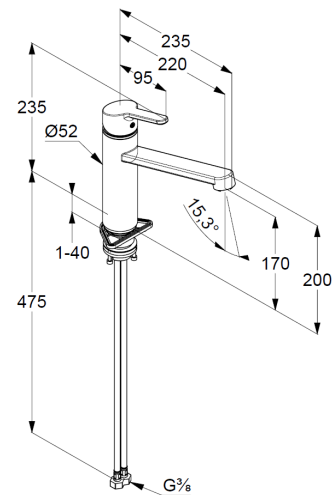

## Technische Daten/ Technical Data

KLUDI M3  
kitchen faucet  
DN 15

Ref.: 585743975

Finishes:  
39 matt black

Product description  
Manufacturer KLUDI GmbH & Co. KG  
Typ: KLUDI M3  
kitchen faucet  
Ref.: 585743975

kitchen faucet  
single lever mixer  
1-hole mounted  
solid lever, metal  
aerator M24  
ceramic cartridge  
flow rate at 3 bar 9 l/min.  
swivel spout (360°)  
flexible hoses G3/8 DVGW approved  
shank-fixing

### Produktabbildung/ Product picture

### Maßzeichnung/ Dimensional drawing