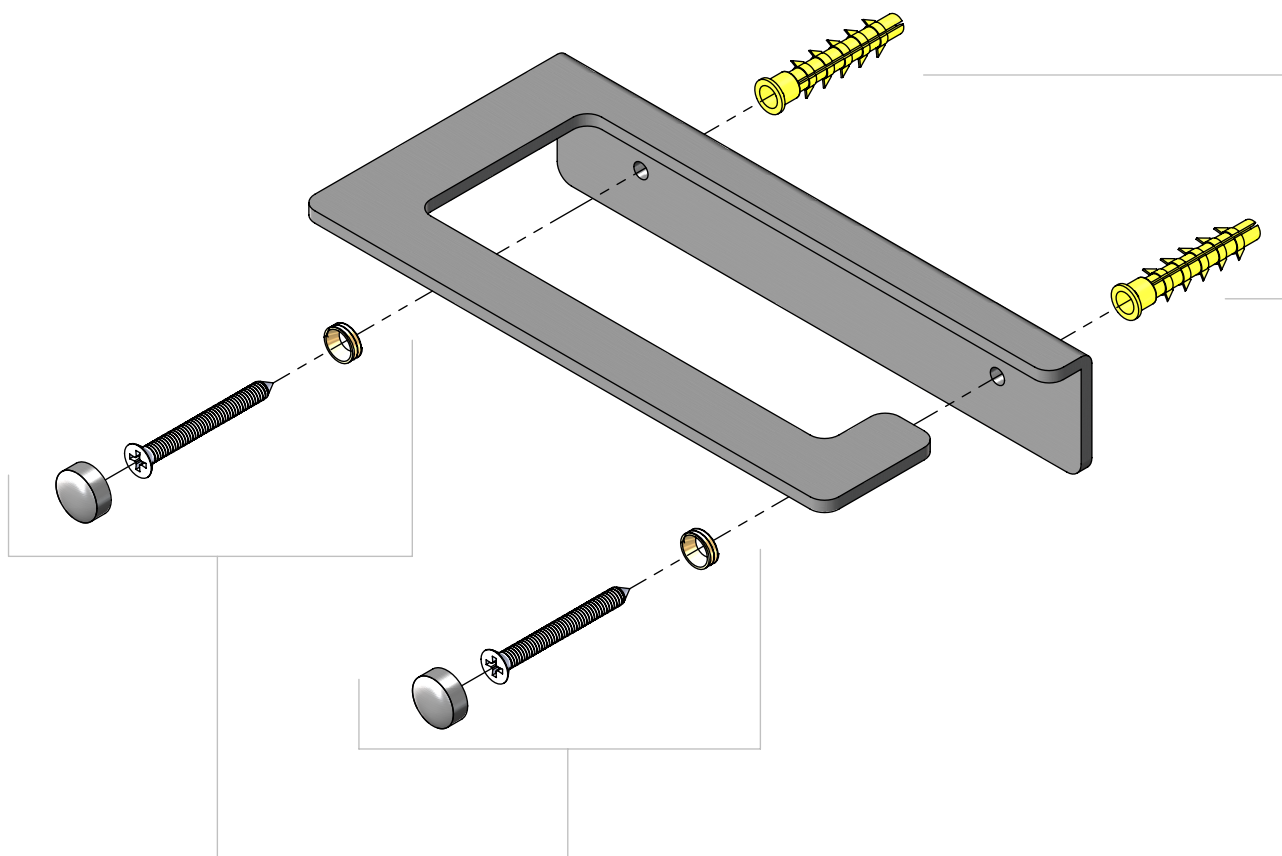

# Fold - toilet paper holder

Gun metal brushed PVD

**clou**

CL/09.04030.84

Spare parts

CL/1051.9100.84