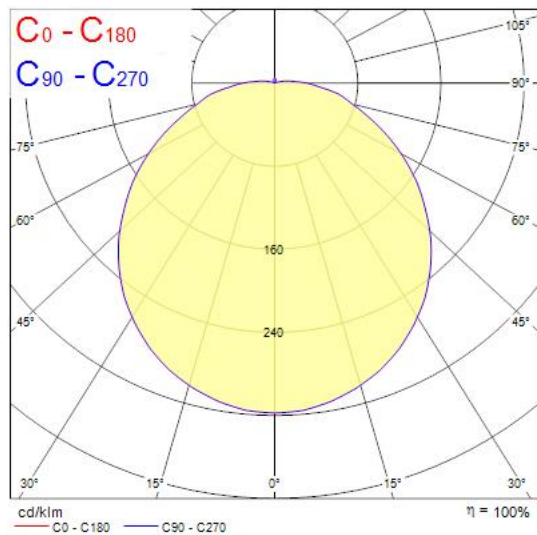

Concord

STERLING IP65 IK10 1477LM 840 BLACK
4063835

Photometry