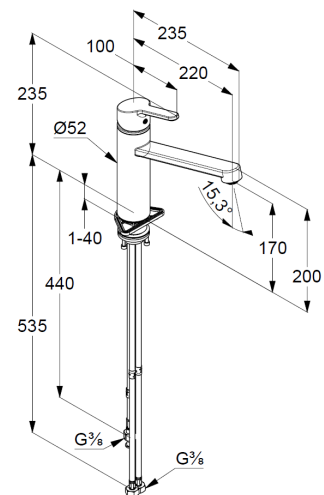

Technische Daten/ Technical Data

KLUDI M3
kitchen faucet

Ref.:585753975

Finishes:
39 matt black

Product description
Manufacturer KLUDI GmbH & Co. KG
Typ: KLUDI M3
kitchen faucet
Ref.:585753975

kitchen faucet
single lever mixer
for open hot water heaters
1-hole mounted
solid lever, metal
aerator M24
ceramic cartridge with hot water safety device
flow rate at 3 bar 5 l/min.
swivel spout (360°)
flexible hoses G3/8 DVGW approved
shank-fixing

Produktabbildung/ Product picture

Maßzeichnung/ Dimensional drawing

Durchfluss/ Flow rate