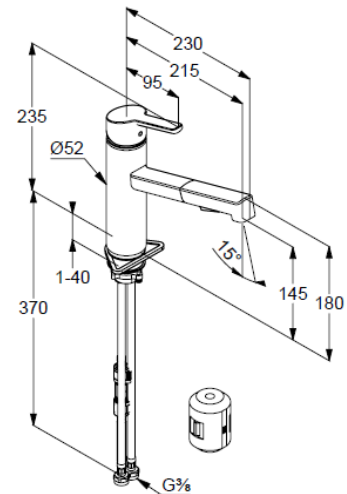

Technische Daten/ Technical Data

KLUDI M3
kitchen faucet
DN 15

Ref.: 585813975

Finishes:
39 matt black

Product description
Manufacturer KLUDI GmbH & Co. KG
Typ: KLUDI M3
kitchen faucet
Ref.: 585813975

kitchen faucet
single lever mixer
1-hole mounted
extractable hand spray
automatic diverter: jet/aerator
quick connect
solid lever, metal
protected against back flow
ceramic cartridge
flow rate at 3 bar 9 l/min.
swivel spout (110°)
flexible hoses G3/8 DVGW approved
shank-fixing

Produktabbildung/ Product picture

Maßzeichnung/ Dimensional drawing

Durchfluss/ Flow rate