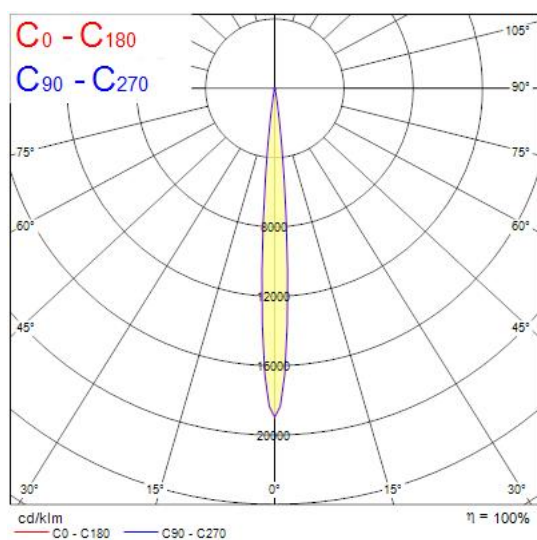

Concord

CONCORD BEACON MUSE 4000K SM DALI BLACK 2062594

LOR (%)	100
Correlated colour temperature (k)	4000
Light colour	Neutral White
CRI (Ra)	97
Colour Variation Initial (SDCM)	2
Beam Angle (°)	55
Photobiological Risk Group	RG1
Total power consumption (W)	18
Electrical protection	Class II
Control gear type	LED driver constant current
Dimmable	Yes
Minimum dimming level (%)	1
Housing colour	RAL 9005 - Jet black
IP rating	IP20
IK rating	IK02
Product EAN number	5025768625949
Warranty	5 years
Dimming method	DALI
Useful luminous flux (#use)	1100

Photometry