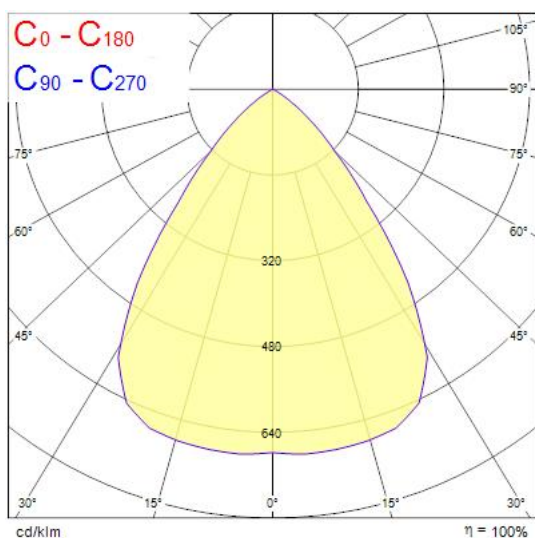

Concord

Solstice 200 2400lm 940 DALI SB
2070234

IP rating	IP40/20
IK rating	IK02
Product EAN number	5025768702343
Warranty	5 years

Photometry