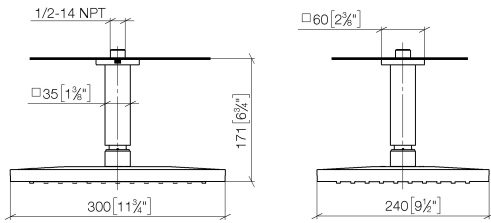

# Rainshower with ceiling fixing FlowReduce 300 x 240 mm - Brushed Dark Brass (PVD)

SERIES SPECIFIC

28 770 980 Product version from 11/1/2025

Rainshower with ceiling fixing FlowReduce 300 x 240 mm - Brushed Dark  
Brass (PVD)

---

SERIES SPECIFIC

28 770 980 Product version from 11/1/2025

Rainshower with ceiling fixing FlowReduce 300 x 240 mm - Brushed Dark Brass (PVD)

SERIES SPECIFIC

28 770 980 Product version from 11/1/2025  
mm [inches]

### Spare parts list

No.	Item Number	Name	Quantity used	Delivery time
2	90 11 10 092 00-39	Connection vertical for spray ceiling fixing 35 x 35 x 135 mm - Brushed Dark Brass (PVD)	1.00	54
4	09 23 01 165 90	Flow limiter pale blue 7 l/min. -	1.00	14
3	09 16 01 014 90	Ring Retaining ring Ø 15 x 1 mm -	1.00	14
1	09 27 98 017-39	Rosette for rain shower Ceiling mounting 60 x 9 x 60 mm - Brushed Dark Brass (PVD)	1.00	82
5	90 12 05 125 00-39	Rainshower Connection angular 1.75 gpm 300 x 240 mm - Brushed Dark Brass (PVD)	1.00	82