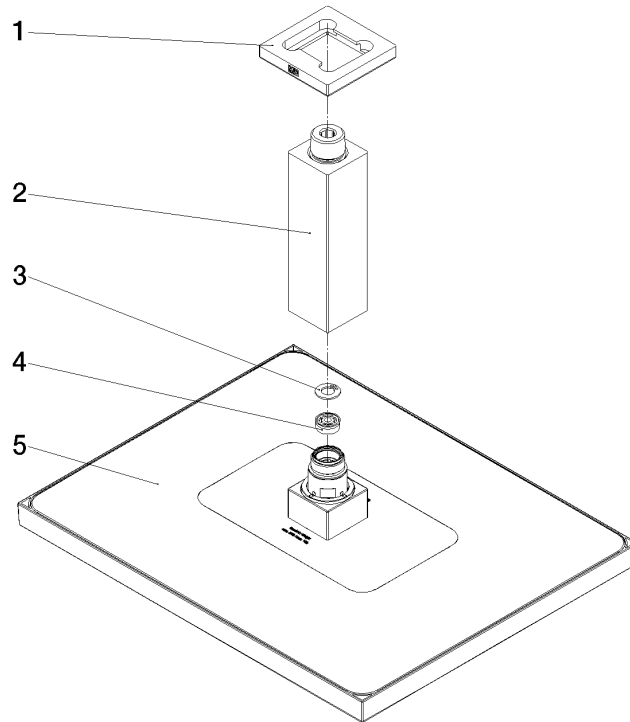

# Rainshower with ceiling fixing FlowReduce 300 x 240 mm - Brushed Dark Brass (PVD)

SERIES SPECIFIC

28 770 980 Product version from 11/1/2025

Rainshower with ceiling fixing FlowReduce 300 x 240 mm - Brushed Dark  
Brass (PVD)

---

SERIES SPECIFIC

28 770 980 Product version from 11/1/2025

Rainshower with ceiling fixing FlowReduce 300 x 240 mm - Brushed Dark Brass (PVD)

SERIES SPECIFIC

28 770 980 Product version from 11/1/2025  
mm [inches]

### Spare parts list

No.	Item Number	Name	Quantity used	Delivery time
2	90 11 10 092 00-39	Connection vertical for spray ceiling fixing 35 x 35 x 135 mm - Brushed Dark Brass (PVD)	1.00	54
4	09 23 01 165 90	Flow limiter pale blue 7 l/min. -	1.00	14
3	09 16 01 014 90	Ring Retaining ring Ø 15 x 1 mm -	1.00	14
1	09 27 98 017-39	Rosette for rain shower Ceiling mounting 60 x 9 x 60 mm - Brushed Dark Brass (PVD)	1.00	82
5	90 12 05 125 00-39	Rainshower Connection angular 1.75 gpm 300 x 240 mm - Brushed Dark Brass (PVD)	1.00	82