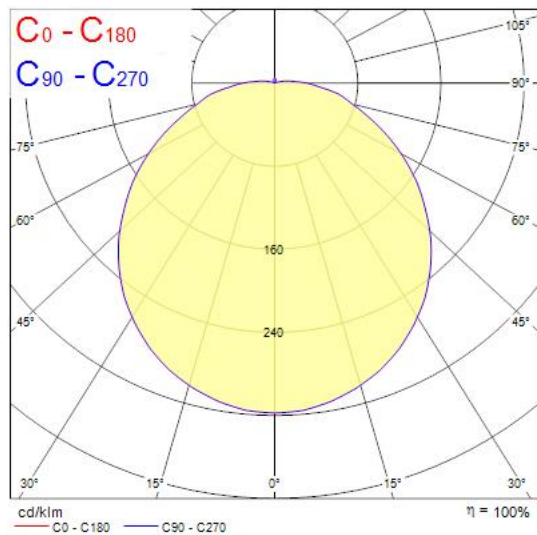

Concord

STERLING IP65 IK10 1325LM 830 SILVER
4063833

Photometry