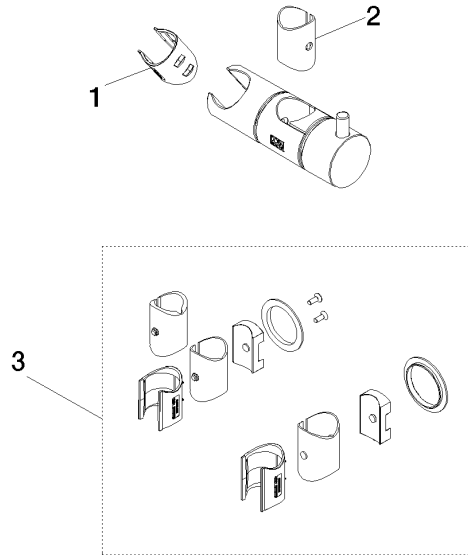

12 540 970 Product version from 6/1/2025

• for pipe diameter 18 mm

	Brushed Dark Bronze (PVD)	12 540 970-43
	Chrome	12 540 970-00
	Brushed Platinum	12 540 970-06
	Platinum	12 540 970-08
	Durabronze (23kt Gold)	12 540 970-09
	Matte White	12 540 970-10
	Dark Chrome	12 540 970-19
	Light Gold (PVD)	12 540 970-26
	Brushed Light Gold (PVD)	12 540 970-27
	Brushed Durabronze (23kt Gold)	12 540 970-28
	Matte Black	12 540 970-33
	Brushed Gold (PVD)	12 540 970-37
	Brushed Dark Brass (PVD)	12 540 970-39
	Brushed Bronze (PVD)	12 540 970-42
	Brushed Champagne (22kt Gold)	12 540 970-46
	Champagne (22kt Gold)	12 540 970-47
	Brushed Chrome	12 540 970-93
	Brushed Dark Platinum	12 540 970-99

Slide unit Ø 18 mm - Brushed Dark Bronze (PVD)

SERIES-VARIOUS

12 540 970 Product version from 6/1/2025

12 540 970 Product version from 6/1/2025

Parts for other finishes can be found here: [Chrome](#)

Spare parts list

No.	Item Number	Name	Quantity used	Delivery time
2	90 18 40 556 00 90	Adapter Guide sleeve Ø 18 mm -	1.00	14
1	90 12 12 237 00 90	Receptacle for hand shower -	1.00	14
3	90 30 12 530 00 90	set	1.00	20