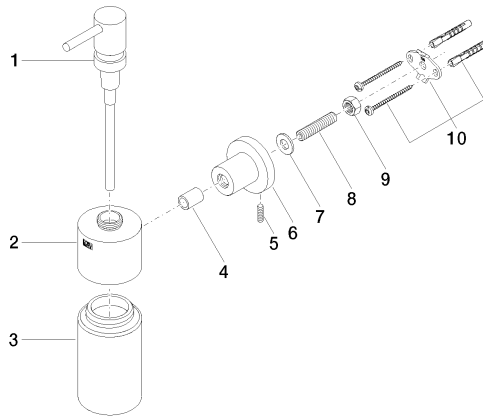

83 435 892 Product version from 4/1/2024

- bottle made of crystal glass, matt
- width 60mm
- height 200 mm
- rosette Ø 55 mm
- 250 ml bottle
- 144mm projection

83 435 892 Product version from 4/1/2024

mm [inches]

## Spare parts list

No.	Item Number	Name	Quantity used	Delivery time
4	08 17 20 624-99	Sleeve Ø 14 x 10 x 19,50 mm - Brushed Dark Platinum	1.00	40
9	09 23 10 026 90	Mounting Nut M10 -	1.00	14
10	05 17 20 739 00 90	Attachment set 150 x 65 x 10 mm -	1.00	14
2	90 10 10 529 00-99	Dispenser Retainer, wall-mounting Ø 60 x 49 mm - Brushed Dark Platinum	1.00	40
5	04 31 11 113 00 90	Mounting Threaded pin M5 x 12 mm -	1.00	14
6	08 17 89 505-99	Holder universal 60 x 100 x 60 mm - Brushed Dark Platinum	1.00	40
7	09 30 11 046 90	Washer Ø 10,5 -	1.00	14
3	90 90 04 001 00 82	Bottle for lotion dispenser -	1.00	14
8	08 18 50 586 90	Pipe Ø 10 x 45 mm -	1.00	14
1	90 10 10 535 00-99	Lotion dispenser - Brushed Dark Platinum	1.00	40