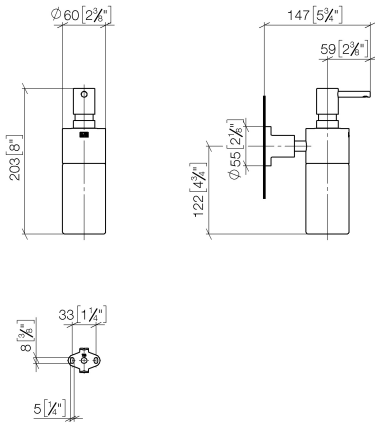

83 435 892 Product version from 4/1/2024

- bottle made of crystal glass, matt
- width 60mm
- height 200 mm
- rosette Ø 55 mm
- 250 ml bottle
- 144mm projection

83 435 892 Product version from 4/1/2024

mm [inches]

## Spare parts list

No.	Item Number	Name	Quantity used	Delivery time
4	08 17 20 624-99	Sleeve Ø 14 x 10 x 19,50 mm - Brushed Dark Platinum	1.00	40
9	09 23 10 026 90	Mounting Nut M10 -	1.00	14
10	05 17 20 739 00 90	Attachment set 150 x 65 x 10 mm -	1.00	14
2	90 10 10 529 00-99	Dispenser Retainer, wall-mounting Ø 60 x 49 mm - Brushed Dark Platinum	1.00	40
5	04 31 11 113 00 90	Mounting Threaded pin M5 x 12 mm -	1.00	14
6	08 17 89 505-99	Holder universal 60 x 100 x 60 mm - Brushed Dark Platinum	1.00	40
7	09 30 11 046 90	Washer Ø 10,5 -	1.00	14
3	90 90 04 001 00 82	Bottle for lotion dispenser -	1.00	14
8	08 18 50 586 90	Pipe Ø 10 x 45 mm -	1.00	14
1	90 10 10 535 00-99	Lotion dispenser - Brushed Dark Platinum	1.00	40