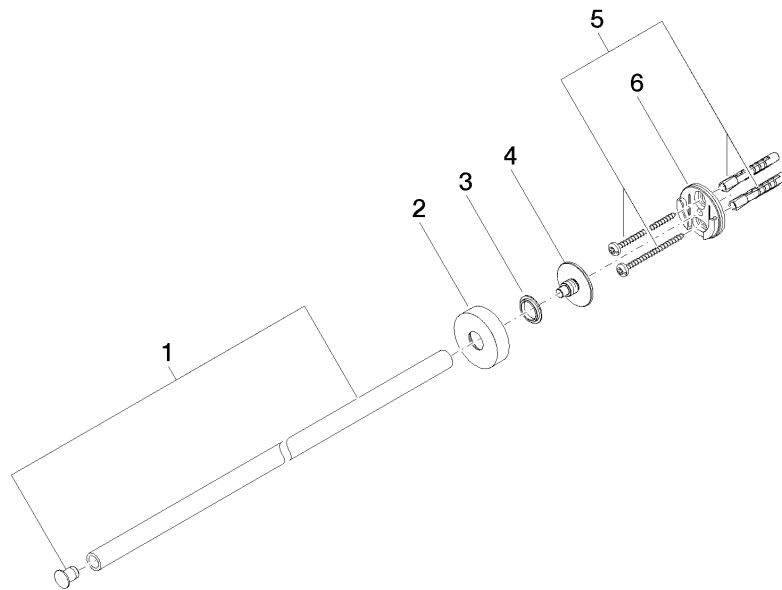

Towel bar 1-piece non-swivel - Chrome

SERIES SPECIFIC

83 211 979 Product version from 7/1/2023

- rosette Ø 40 mm
- 490mm projection

	Chrome	83 211 979-00
	Brushed Platinum	83 211 979-06
	Dark Chrome	83 211 979-19
	Light Gold (PVD)	83 211 979-26
	Brushed Light Gold (PVD)	83 211 979-27
	Matte Black	83 211 979-33
	Brushed Gold (PVD)	83 211 979-37
	Brushed Dark Brass (PVD)	83 211 979-39
	Brushed Bronze (PVD)	83 211 979-42
	Brushed Dark Bronze (PVD)	83 211 979-43
	Brushed Champagne (22kt Gold)	83 211 979-46
	Champagne (22kt Gold)	83 211 979-47
	Brushed Chrome	83 211 979-93
	Brushed Dark Platinum	83 211 979-99

83 211 979 Product version from 7/1/2023

mm [inches]

83 211 979 Product version from 7/1/2023

Parts for other finishes can be found here: Brushed Platinum

Spare parts list

No.	Item Number	Name	Quantity used	Delivery time
5	05 30 31 025 00 90	Mounting Bolt Round head 4,5 x 60 mm -	1.00	14
3	08 30 11 516 90	Ring Ø 20 x 3 mm -	1.00	14
6	08 17 97 501 07	Holder Ø 38 x 9 mm -	1.00	14
4	08 17 97 560 90	Holder Ø 32 x 16 mm -	1.00	14
1	90 17 97 565 00-00	Holder Rod, towel bar Ø 13 x 481 mm - Chrome	1.00	20
2	90 27 97 508 00-00	rosette	1.00	-