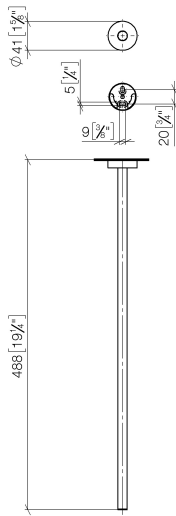

Towel bar 1-piece non-swivel - Chrome

SERIES SPECIFIC

83 211 979 Product version from 7/1/2023

- rosette Ø 40 mm
- 490mm projection

	Chrome	83 211 979-00
	Brushed Platinum	83 211 979-06
	Dark Chrome	83 211 979-19
	Light Gold (PVD)	83 211 979-26
	Brushed Light Gold (PVD)	83 211 979-27
	Matte Black	83 211 979-33
	Brushed Gold (PVD)	83 211 979-37
	Brushed Dark Brass (PVD)	83 211 979-39
	Brushed Bronze (PVD)	83 211 979-42
	Brushed Dark Bronze (PVD)	83 211 979-43
	Brushed Champagne (22kt Gold)	83 211 979-46
	Champagne (22kt Gold)	83 211 979-47
	Brushed Chrome	83 211 979-93
	Brushed Dark Platinum	83 211 979-99

83 211 979 Product version from 7/1/2023

mm [inches]

83 211 979 Product version from 7/1/2023

Parts for other finishes can be found here: Brushed Platinum

Spare parts list

No.	Item Number	Name	Quantity used	Delivery time
5	05 30 31 025 00 90	Mounting Bolt Round head 4,5 x 60 mm -	1.00	14
3	08 30 11 516 90	Ring Ø 20 x 3 mm -	1.00	14
6	08 17 97 501 07	Holder Ø 38 x 9 mm -	1.00	14
4	08 17 97 560 90	Holder Ø 32 x 16 mm -	1.00	14
1	90 17 97 565 00-00	Holder Rod, towel bar Ø 13 x 481 mm - Chrome	1.00	20
2	90 27 97 508 00-00	rosette	1.00	-