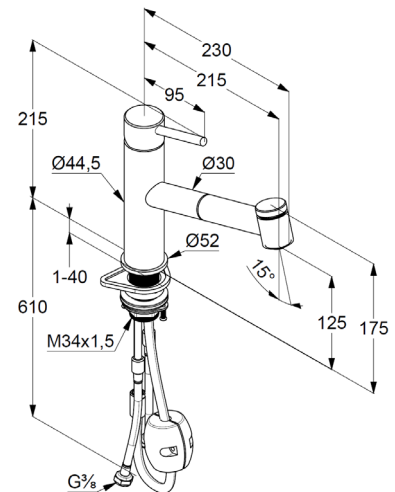

# Technische Daten/ Technical Data

KLUDI STEEL  
kitchen faucet  
DN 15

Ref.: 44851F860

Finishes:  
F8 stainless steel hairline finish

Product description  
Manufacturer KLUDI GmbH & Co. KG  
Typ: KLUDI STEEL  
kitchen faucet  
Ref.: 44851F860

kitchen faucet  
single lever mixer  
extractable hand spray  
automatic diverter: jet/aerator  
1-hole mounted  
solid lever, metal  
aerator M18  
protected against back flow  
ceramic cartridge  
flow rate at 3 bar 8 l/min.  
swivel spout (120°)  
flexible hoses G3/8 DVGW approved  
shank-fixing  
extractable hoses M15 x 1500mm

## Produktabbildung/ Product picture

## Maßzeichnung/ Dimensional drawing