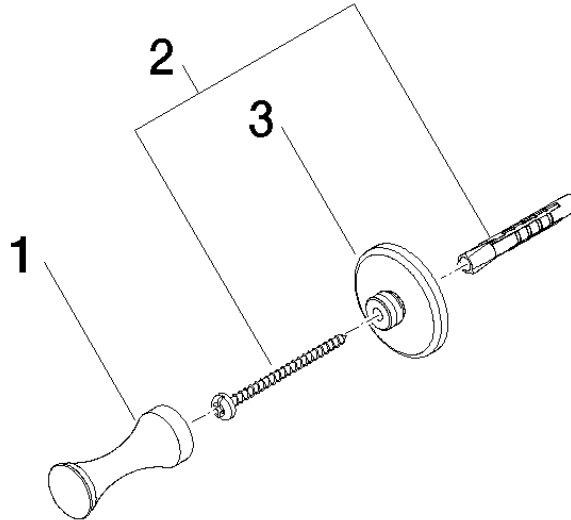

83 251 970 Product version from 4/1/2025

- 55mm projection

	Brushed Dark Platinum	83 251 970-99
	Chrome	83 251 970-00
	Brushed Platinum	83 251 970-06
	Platinum	83 251 970-08
	Durabass (23kt Gold)	83 251 970-09
	Brushed Durabass (23kt Gold)	83 251 970-28
	Brushed Gold (PVD)	83 251 970-37
	Brushed Dark Brass (PVD)	83 251 970-39
	Brushed Bronze (PVD)	83 251 970-42

83 251 970 Product version from 4/1/2025

mm [inches]

83 251 970 Product version from 4/1/2025

Parts for other finishes can be found here: [Chrome](#)

### Spare parts list

No.	Item Number	Name	Quantity used	Delivery time
1	08 18 60 500-99	Hooks 20 x 20 x 50 mm - Brushed Dark Platinum	1.00	40
2	05 30 31 025 00 90	Mounting Bolt Round head 4,5 x 60 mm -	1.00	14
3	08 30 11 550-99	Holder Ø 40 x 13 mm - Brushed Dark Platinum	1.00	40