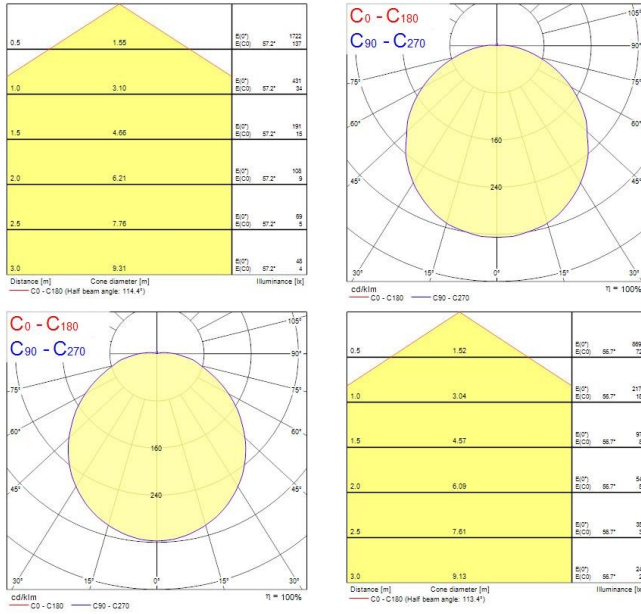

Sterling Bulkhead - LED

STERLING IP65 IK10 1325LM 830 SILVER
4063833

TECHNICAL DRAWINGS