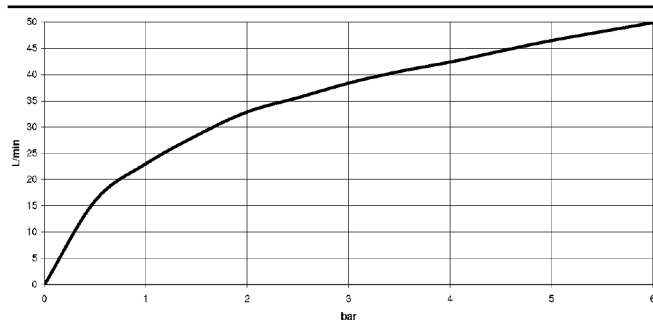

22 900 360 Product version up to 5/1/2024

- rosette Ø 60 mm
- porcelain insert COLD

	Brushed Dark Platinum	22 900 360-99
	Chrome	22 900 360-00
	Brushed Platinum	22 900 360-06
	Platinum	22 900 360-08
	Durabass (23kt Gold)	22 900 360-09
	Brushed Durabass (23kt Gold)	22 900 360-28
	Brushed Gold (PVD)	22 900 360-37
	Brushed Dark Brass (PVD)	22 900 360-39
	Brushed Bronze (PVD)	22 900 360-42

22 900 360 Product version up to 5/1/2024

Flow rate chart

22 900 360 Product version up to 5/1/2024

Parts for other finishes can be found here: [Chrome](#)

Spare parts list

No.	Item Number	Name	Quantity used	Delivery time
7	09 20 36 002-99	Handle Ø 29,5 x 30 mm - Brushed Dark Platinum	1.00	40
6	09 20 36 004-99	Handle 15 x 15 x 28 mm - Brushed Dark Platinum	4.00	40
11	04 30 30 029 00 90	Mounting theft-proof -	1.00	14
1	04 27 01 003 00-99	Rosette Ø 60 x 15 mm - Brushed Dark Platinum	1.00	40
8	09 20 83 006 90	Handle Ø 21 x 7,5 mm -	1.00	14
5	04 20 36 002 06-99	Handle Madison Cold - Brushed Dark Platinum	1.00	40
4	09 21 02 055-99	Cover 24 x 29 x 30 mm - Brushed Dark Platinum	1.00	40
2	90 23 30 040 00-99	Union piece - Brushed Dark Platinum	1.00	40
3	90 90 03 023 01 90	Head part Grease chamber 1/2" -	1.00	14
10	09 20 36 005-99	Handle Ø 28 x 7 mm - Brushed Dark Platinum	1.00	40
9	09 26 01 010 90	Cover Porcelain insert plate COLD -	1.00	14