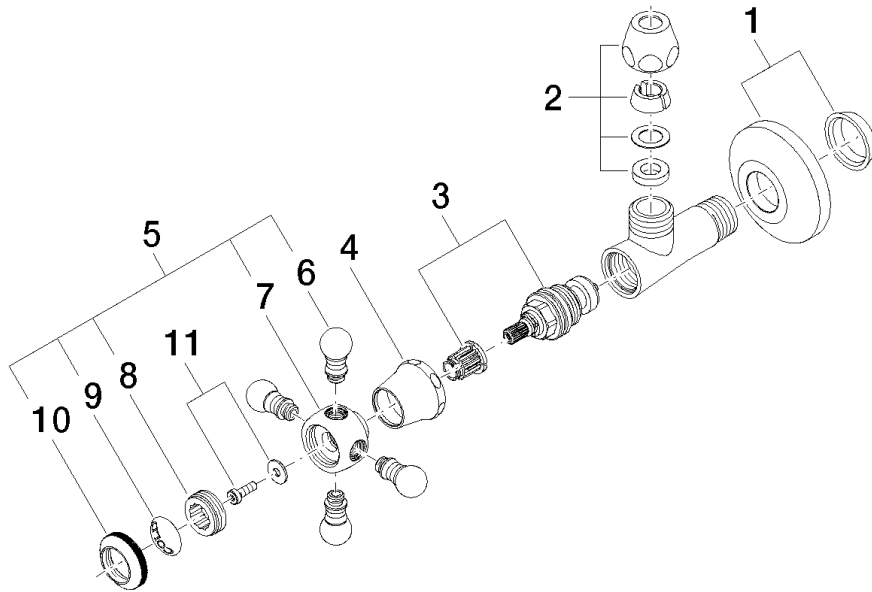

22 900 360 Product version up to 5/1/2024

- rosette Ø 60 mm
- porcelain insert COLD

	Brushed Dark Platinum	22 900 360-99
	Chrome	22 900 360-00
	Brushed Platinum	22 900 360-06
	Platinum	22 900 360-08
	Durabass (23kt Gold)	22 900 360-09
	Brushed Durabass (23kt Gold)	22 900 360-28
	Brushed Gold (PVD)	22 900 360-37
	Brushed Dark Brass (PVD)	22 900 360-39
	Brushed Bronze (PVD)	22 900 360-42

22 900 360 Product version up to 5/1/2024

Flow rate chart

22 900 360 Product version up to 5/1/2024

Parts for other finishes can be found here: [Chrome](#)

Spare parts list

No.	Item Number	Name	Quantity used	Delivery time
7	09 20 36 002-99	Handle Ø 29,5 x 30 mm - Brushed Dark Platinum	1.00	40
6	09 20 36 004-99	Handle 15 x 15 x 28 mm - Brushed Dark Platinum	4.00	40
11	04 30 30 029 00 90	Mounting theft-proof -	1.00	14
1	04 27 01 003 00-99	Rosette Ø 60 x 15 mm - Brushed Dark Platinum	1.00	40
8	09 20 83 006 90	Handle Ø 21 x 7,5 mm -	1.00	14
5	04 20 36 002 06-99	Handle Madison Cold - Brushed Dark Platinum	1.00	40
4	09 21 02 055-99	Cover 24 x 29 x 30 mm - Brushed Dark Platinum	1.00	40
2	90 23 30 040 00-99	Union piece - Brushed Dark Platinum	1.00	40
3	90 90 03 023 01 90	Head part Grease chamber 1/2" -	1.00	14
10	09 20 36 005-99	Handle Ø 28 x 7 mm - Brushed Dark Platinum	1.00	40
9	09 26 01 010 90	Cover Porcelain insert plate COLD -	1.00	14