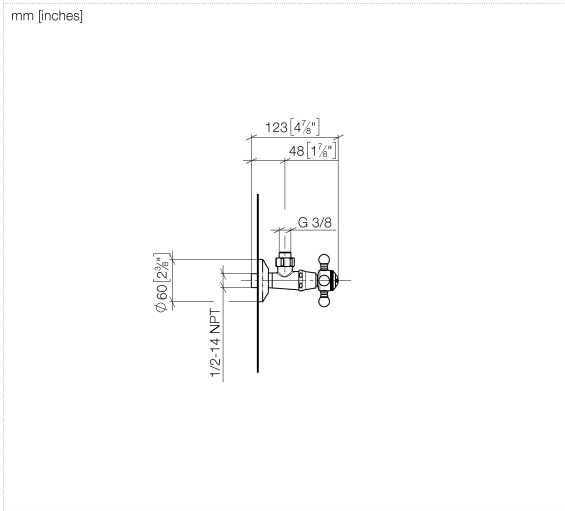

22 900 360 Product version up to 5/1/2024

- rosette Ø 60 mm
- porcelain insert COLD

	Brushed Dark Platinum	22 900 360-99
	Chrome	22 900 360-00
	Brushed Platinum	22 900 360-06
	Platinum	22 900 360-08
	Durabass (23kt Gold)	22 900 360-09
	Brushed Durabass (23kt Gold)	22 900 360-28
	Brushed Gold (PVD)	22 900 360-37
	Brushed Dark Brass (PVD)	22 900 360-39
	Brushed Bronze (PVD)	22 900 360-42

22 900 360 Product version up to 5/1/2024

Flow rate chart

22 900 360 Product version up to 5/1/2024

Parts for other finishes can be found here: [Chrome](#)

Spare parts list

No.	Item Number	Name	Quantity used	Delivery time
7	09 20 36 002-99	Handle Ø 29,5 x 30 mm - Brushed Dark Platinum	1.00	40
6	09 20 36 004-99	Handle 15 x 15 x 28 mm - Brushed Dark Platinum	4.00	40
11	04 30 30 029 00 90	Mounting theft-proof -	1.00	14
1	04 27 01 003 00-99	Rosette Ø 60 x 15 mm - Brushed Dark Platinum	1.00	40
8	09 20 83 006 90	Handle Ø 21 x 7,5 mm -	1.00	14
5	04 20 36 002 06-99	Handle Madison Cold - Brushed Dark Platinum	1.00	40
4	09 21 02 055-99	Cover 24 x 29 x 30 mm - Brushed Dark Platinum	1.00	40
2	90 23 30 040 00-99	Union piece - Brushed Dark Platinum	1.00	40
3	90 90 03 023 01 90	Head part Grease chamber 1/2" -	1.00	14
10	09 20 36 005-99	Handle Ø 28 x 7 mm - Brushed Dark Platinum	1.00	40
9	09 26 01 010 90	Cover Porcelain insert plate COLD -	1.00	14