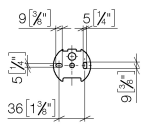

83 210 361 Product version from 7/3/2016

- width 85mm
- height 70 mm
- rosette Ø 60 mm
- 485mm projection

| | | |
|--|------------------------------|---------------|
|  | Brushed Dark Platinum | 83 210 361-99 |
|  | Chrome | 83 210 361-00 |
|  | Brushed Platinum | 83 210 361-06 |
|  | Platinum | 83 210 361-08 |
|  | Durabass (23kt Gold) | 83 210 361-09 |
|  | Brushed Durabass (23kt Gold) | 83 210 361-28 |
|  | Brushed Gold (PVD) | 83 210 361-37 |
|  | Brushed Dark Brass (PVD) | 83 210 361-39 |
|  | Brushed Bronze (PVD) | 83 210 361-42 |

83 210 361 Product version from 7/3/2016

mm [inches]

83 210 361 Product version from 7/3/2016

Parts for other finishes can be found here: [Chrome](#)

Spare parts list

| No. | Item Number | Name | Quantity used | Delivery time |
|-----|--------------------|--|---------------|---------------|
| 8 | 05 17 97 507 00 90 | Attachment set 52 x 45 x 70 mm - | 1.00 | 14 |
| 6 | 04 31 11 140 00 90 | Mounting Threaded pin M6 x 10 mm - | 1.00 | 14 |
| 4 | 90 17 50 501 00-99 | Joint for towel bar, double 85 x 26 x 421 mm - Brushed Dark Platinum | 1.00 | 40 |
| 2 | 08 31 11 500 90 | Mounting Bolt for washbasin Ø 14 x 78,5 mm - | 1.00 | 14 |
| 3 | 08 30 11 501 90 | Disc Ø 13 x 6,20 x3 mm - | 2.00 | 14 |
| 1 | 08 30 30 501-99 | Cover Ø 30 x 9,5 mm - Brushed Dark Platinum | 1.00 | 40 |
| 5 | 08 30 11 521-99 | Rosette Ø 30 x 8 mm - Brushed Dark Platinum | 1.00 | 40 |
| 7 | 08 17 36 508-99 | Holder for towel bar, spare toilet roll holder and shelf 91 x 60 x 60 mm - Brushed Dark Platinum | 1.00 | 40 |