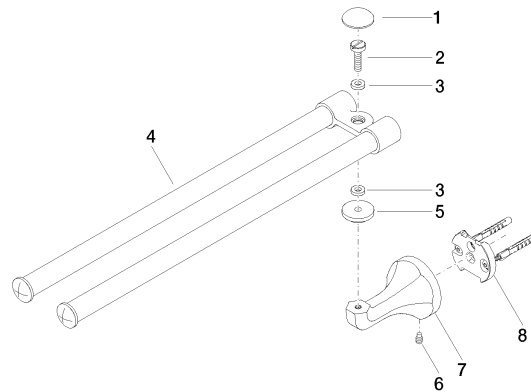

83 210 361 Product version from 7/3/2016

- width 85mm
- height 70 mm
- rosette Ø 60 mm
- 485mm projection

| | | |
|--|------------------------------|---------------|
|  | Brushed Dark Platinum | 83 210 361-99 |
|  | Chrome | 83 210 361-00 |
|  | Brushed Platinum | 83 210 361-06 |
|  | Platinum | 83 210 361-08 |
|  | Durabass (23kt Gold) | 83 210 361-09 |
|  | Brushed Durabass (23kt Gold) | 83 210 361-28 |
|  | Brushed Gold (PVD) | 83 210 361-37 |
|  | Brushed Dark Brass (PVD) | 83 210 361-39 |
|  | Brushed Bronze (PVD) | 83 210 361-42 |

83 210 361 Product version from 7/3/2016

mm [inches]

83 210 361 Product version from 7/3/2016

Parts for other finishes can be found here: [Chrome](#)

Spare parts list

| No. | Item Number | Name | Quantity used | Delivery time |
|-----|--------------------|--|---------------|---------------|
| 8 | 05 17 97 507 00 90 | Attachment set 52 x 45 x 70 mm - | 1.00 | 14 |
| 6 | 04 31 11 140 00 90 | Mounting Threaded pin M6 x 10 mm - | 1.00 | 14 |
| 4 | 90 17 50 501 00-99 | Joint for towel bar, double 85 x 26 x 421 mm - Brushed Dark Platinum | 1.00 | 40 |
| 2 | 08 31 11 500 90 | Mounting Bolt for washbasin Ø 14 x 78,5 mm - | 1.00 | 14 |
| 3 | 08 30 11 501 90 | Disc Ø 13 x 6,20 x3 mm - | 2.00 | 14 |
| 1 | 08 30 30 501-99 | Cover Ø 30 x 9,5 mm - Brushed Dark Platinum | 1.00 | 40 |
| 5 | 08 30 11 521-99 | Rosette Ø 30 x 8 mm - Brushed Dark Platinum | 1.00 | 40 |
| 7 | 08 17 36 508-99 | Holder for towel bar, spare toilet roll holder and shelf 91 x 60 x 60 mm - Brushed Dark Platinum | 1.00 | 40 |