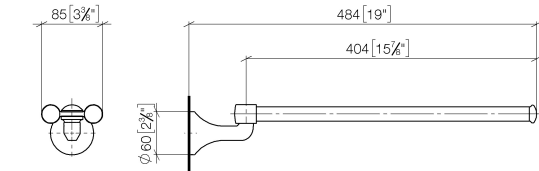

83 210 361 Product version from 7/3/2016

- width 85mm
- height 70 mm
- rosette Ø 60 mm
- 485mm projection

| | | |
|--|------------------------------|---------------|
|  | Brushed Dark Platinum | 83 210 361-99 |
|  | Chrome | 83 210 361-00 |
|  | Brushed Platinum | 83 210 361-06 |
|  | Platinum | 83 210 361-08 |
|  | Durabass (23kt Gold) | 83 210 361-09 |
|  | Brushed Durabass (23kt Gold) | 83 210 361-28 |
|  | Brushed Gold (PVD) | 83 210 361-37 |
|  | Brushed Dark Brass (PVD) | 83 210 361-39 |
|  | Brushed Bronze (PVD) | 83 210 361-42 |

83 210 361 Product version from 7/3/2016

mm [inches]

83 210 361 Product version from 7/3/2016

Parts for other finishes can be found here: [Chrome](#)

Spare parts list

| No. | Item Number | Name | Quantity used | Delivery time |
|-----|--------------------|--|---------------|---------------|
| 8 | 05 17 97 507 00 90 | Attachment set 52 x 45 x 70 mm - | 1.00 | 14 |
| 6 | 04 31 11 140 00 90 | Mounting Threaded pin M6 x 10 mm - | 1.00 | 14 |
| 4 | 90 17 50 501 00-99 | Joint for towel bar, double 85 x 26 x 421 mm - Brushed Dark Platinum | 1.00 | 40 |
| 2 | 08 31 11 500 90 | Mounting Bolt for washbasin Ø 14 x 78,5 mm - | 1.00 | 14 |
| 3 | 08 30 11 501 90 | Disc Ø 13 x 6,20 x3 mm - | 2.00 | 14 |
| 1 | 08 30 30 501-99 | Cover Ø 30 x 9,5 mm - Brushed Dark Platinum | 1.00 | 40 |
| 5 | 08 30 11 521-99 | Rosette Ø 30 x 8 mm - Brushed Dark Platinum | 1.00 | 40 |
| 7 | 08 17 36 508-99 | Holder for towel bar, spare toilet roll holder and shelf 91 x 60 x 60 mm - Brushed Dark Platinum | 1.00 | 40 |