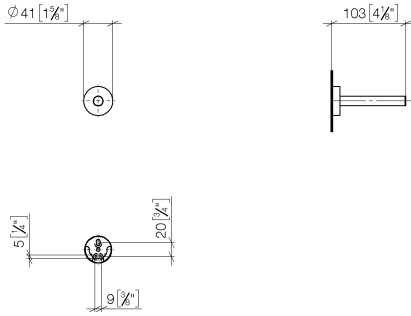

83 590 979 Product version from 7/1/2023

- rosette Ø 40 mm
- 105mm projection

	Matte Black	83 590 979-33
	Chrome	83 590 979-00
	Brushed Platinum	83 590 979-06
	Dark Chrome	83 590 979-19
	Light Gold (PVD)	83 590 979-26
	Brushed Light Gold (PVD)	83 590 979-27
	Brushed Gold (PVD)	83 590 979-37
	Brushed Dark Brass (PVD)	83 590 979-39
	Brushed Bronze (PVD)	83 590 979-42
	Brushed Dark Bronze (PVD)	83 590 979-43
	Brushed Champagne (22kt Gold)	83 590 979-46
	Champagne (22kt Gold)	83 590 979-47
	Brushed Chrome	83 590 979-93
	Brushed Dark Platinum	83 590 979-99

83 590 979 Product version from 7/1/2023

mm [inches]

83 590 979 Product version from 7/1/2023

Parts for other finishes can be found here: [Chrome](#)

### Spare parts list

No.	Item Number	Name	Quantity used	Delivery time
2	08 27 97 500-33	Rosette Ø 40,5 x 11 mm - Matte Black	1.00	40
6	08 17 97 501 07	Holder Ø 38 x 9 mm -	3.00	14
4	08 17 97 560 90	Holder Ø 32 x 16 mm -	1.00	14
3	08 30 11 516 90	Ring Ø 20 x 3 mm -	1.00	14
1	90 17 97 567 00-33	Holder Ø 13 x 96 mm - Matte Black	1.00	40
5	05 30 31 025 00 90	Mounting Bolt Round head 4,5 x 60 mm -	1.00	14