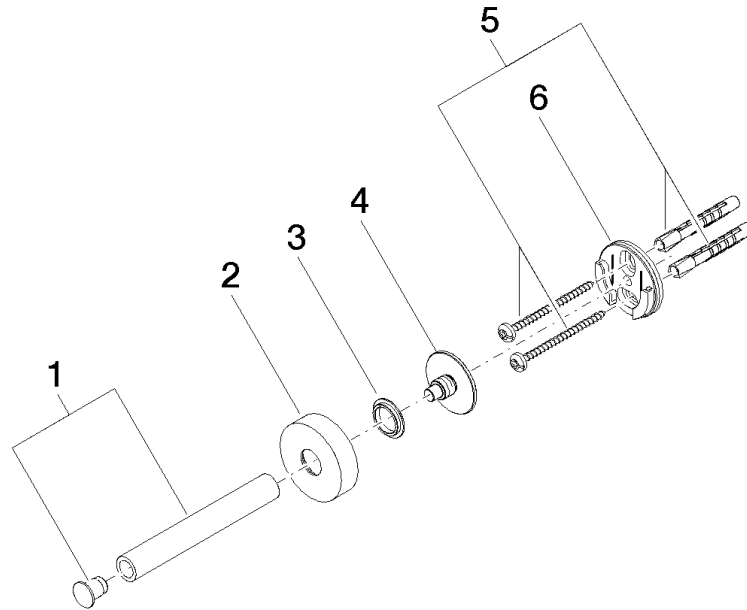

83 590 979 Product version from 7/1/2023

- rosette Ø 40 mm
- 105mm projection

	Matte Black	83 590 979-33
	Chrome	83 590 979-00
	Brushed Platinum	83 590 979-06
	Dark Chrome	83 590 979-19
	Light Gold (PVD)	83 590 979-26
	Brushed Light Gold (PVD)	83 590 979-27
	Brushed Gold (PVD)	83 590 979-37
	Brushed Dark Brass (PVD)	83 590 979-39
	Brushed Bronze (PVD)	83 590 979-42
	Brushed Dark Bronze (PVD)	83 590 979-43
	Brushed Champagne (22kt Gold)	83 590 979-46
	Champagne (22kt Gold)	83 590 979-47
	Brushed Chrome	83 590 979-93
	Brushed Dark Platinum	83 590 979-99

83 590 979 Product version from 7/1/2023

mm [inches]

83 590 979 Product version from 7/1/2023

Parts for other finishes can be found here: [Chrome](#)

### Spare parts list

No.	Item Number	Name	Quantity used	Delivery time
2	08 27 97 500-33	Rosette Ø 40,5 x 11 mm - Matte Black	1.00	40
6	08 17 97 501 07	Holder Ø 38 x 9 mm -	3.00	14
4	08 17 97 560 90	Holder Ø 32 x 16 mm -	1.00	14
3	08 30 11 516 90	Ring Ø 20 x 3 mm -	1.00	14
1	90 17 97 567 00-33	Holder Ø 13 x 96 mm - Matte Black	1.00	40
5	05 30 31 025 00 90	Mounting Bolt Round head 4,5 x 60 mm -	1.00	14