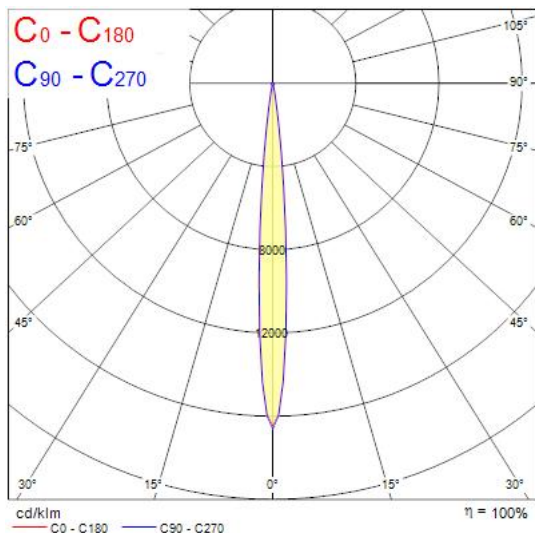

Concord

CONCORD BEACON MUSE 3000K SM DALI BLACK 2062593

Correlated colour temperature (k)	3000
Light colour	Warm White
CRI (Ra)	97
Colour Variation Initial (SDCM)	2
Beam Angle (°)	55
Photobiological Risk Group	RG1
Total power consumption (W)	18
Electrical protection	Class II
Control gear type	LED driver constant current
Dimmable	Yes
Minimum dimming level (%)	1
Housing colour	RAL 9005 - Jet black
IP rating	IP20
IK rating	IK02
Product EAN number	5025768625932
Warranty	5 years
Dimming method	DALI
Useful luminous flux (#use)	1000

Photometry