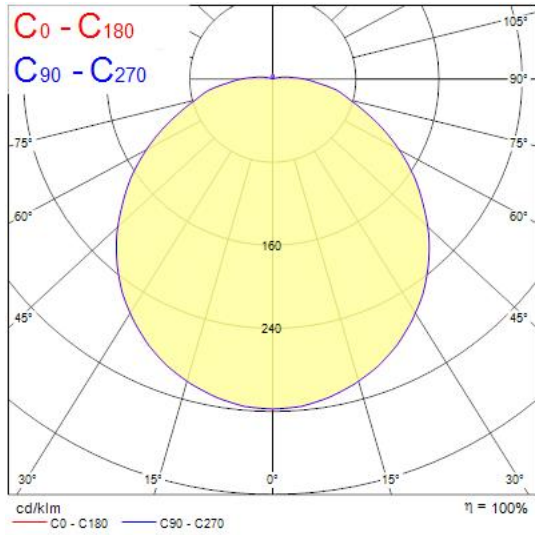

Concord

STERLING IP65 IK10 1325LM 830 BLACK
4063831

Photometry